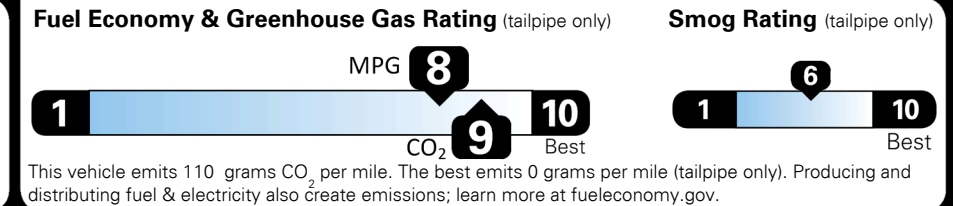

EPA DOT Fuel Economy and Environment

Plug-In Hybrid Vehicle Electricity-Gasoline

You save \$3,000
 in fuel costs over 5 years compared to the average new vehicle.

Annual fuel cost \$1,300

Actual results will vary for many reasons, including driving conditions and how you drive and maintain your vehicle. The average new vehicle gets 28 MPG and costs \$9,500 to fuel over 5 years. Cost estimates are based on 15,000 miles per year at \$3.50 per gallon and \$0.16 per kW-hr. This is a dual fueled automobile. MPGe is miles per gasoline gallon equivalent. Vehicle emissions are a significant cause of climate change and smog.