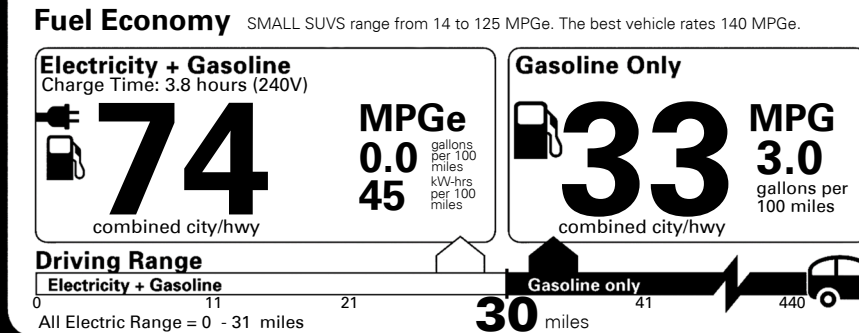

EPA DOT Fuel Economy and Environment

Plug-In Hybrid Vehicle Electricity-Gasoline

You save \$3,000
 in fuel costs over 5 years compared to the average new vehicle.

Annual fuel cost \$1,300

Actual results will vary for many reasons, including driving conditions and how you drive and maintain your vehicle. The average new vehicle gets 28 MPG and costs \$9,500 to fuel over 5 years. Cost estimates are based on 15,000 miles per year at \$3.50 per gallon and \$0.16 per kW-hr. This is a dual fueled automobile. MPGe is miles per gasoline gallon equivalent. Vehicle emissions are a significant cause of climate change and smog.