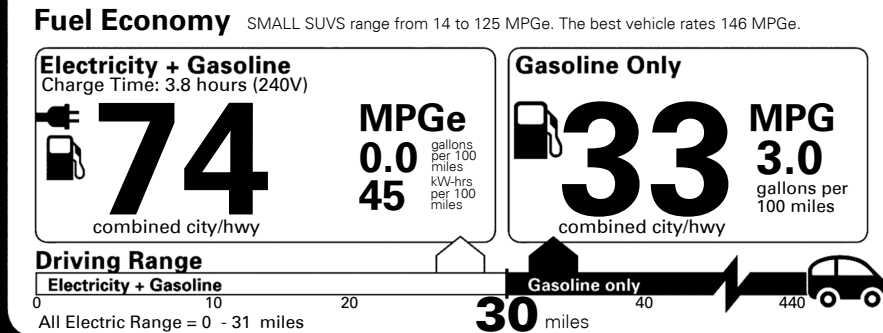

MANUFACTURER'S SUGGESTED RETAIL PRICE ▶

ADDITIONAL INSTALLED EQUIPMENT:
(In addition to or in place of standard features)
EX Premium Package $2,000.00
- Panoramic Sunroof w/ Power Sunshade
- LED Interior Lighting
- 2nd Row Captain's Chairs (2 Seats)
- Bose Premium Audio System $265.00
All Weather Floor Mats $130.00
Cargo Tray $375.00
Auto-Dimming Mirror w/Homelink

MSRP INCLUDING OPTIONS $ 51,060.00

INLAND FREIGHT AND HANDLING $ 1,445.00

TOTAL MANUFACTURER'S SUGGESTED RETAIL PRICE ▶ $ 52,505.00

EPA DOT Fuel Economy and Environment

Plug-In Hybrid Vehicle Electricity-Gasoline

You save $2,000
in fuel costs over 5 years compared to the average new vehicle.

Annual fuel cost $1,300