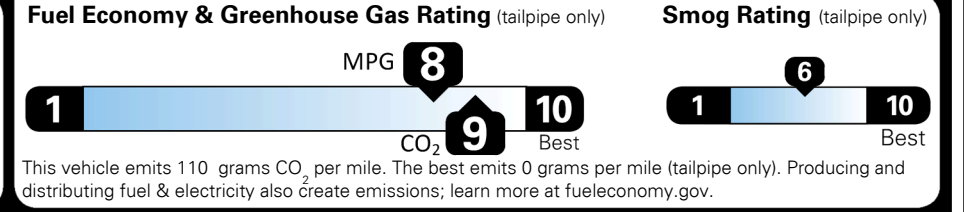

MSRP INCLUDING OPTIONS \$ 51,060.00

INLAND FREIGHT AND HANDLING \$ 1,445.00

TOTAL MANUFACTURER'S SUGGESTED RETAIL PRICE ▶ \$ 52,505.00

EPA DOT Fuel Economy and Environment

Plug-In Hybrid Vehicle Electricity-Gasoline

You save \$2,000
 in fuel costs over 5 years compared to the average new vehicle.

Annual fuel cost \$1,300

Actual results will vary for many reasons, including driving conditions and how you drive and maintain your vehicle. The average new vehicle gets 29 MPG and costs \$8,500 to fuel over 5 years. Cost estimates are based on 15,000 miles per year at \$3.30 per gallon and \$0.17 per kW-hr. This is a dual fueled automobile. MPGe is miles per gasoline gallon equivalent. Vehicle emissions are a significant cause of climate change and smog.