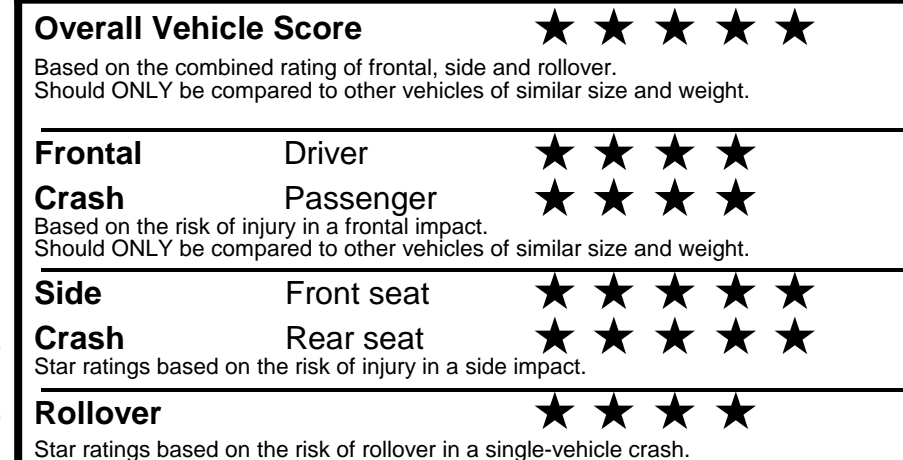

fueleconomy.gov

Calculate personalized estimates and compare vehicles

GOVERNMENT 5-STAR SAFETY RATINGS

Star ratings range from 1 to 5 stars (★★★★★) with 5 being the highest. Source: National Highway Traffic Safety Administration (NHTSA). www.safercar.gov or 1-888-327-4236