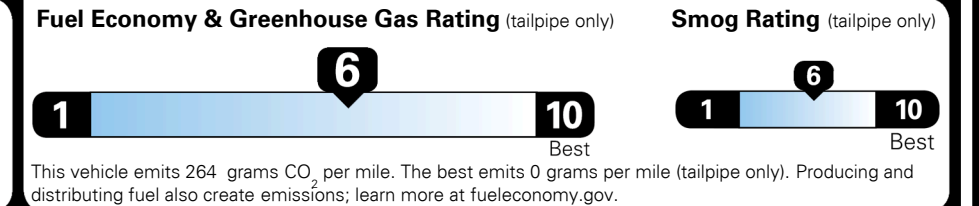

Actual results will vary for many reasons, including driving conditions and how you drive and maintain your vehicle. The average new vehicle gets 29 MPG and costs $8,500 to fuel over 5 years. Cost estimates are based on 15,000 miles per year at $ 3.30 per gallon. MPGe is miles per gasoline gallon equivalent. Vehicle emissions are a significant cause of climate change and smog.

fueleconomy.gov

Calculate personalized estimates and compare vehicles