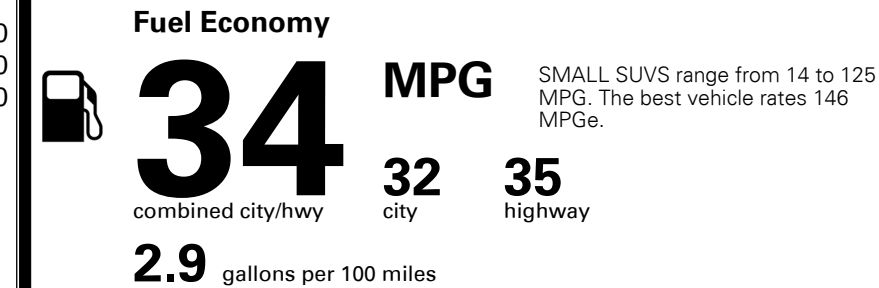

INLAND FREIGHT AND HANDLING \$ 1,445.00

TOTAL MANUFACTURER'S SUGGESTED RETAIL PRICE ▶ \$ 42,840.00

TOTAL ADDITIONAL WEIGHT: 14.2

EPA DOT Fuel Economy and Environment

Gasoline Vehicle

You save \$1,250
 in fuel costs over 5 years compared to the average new vehicle.