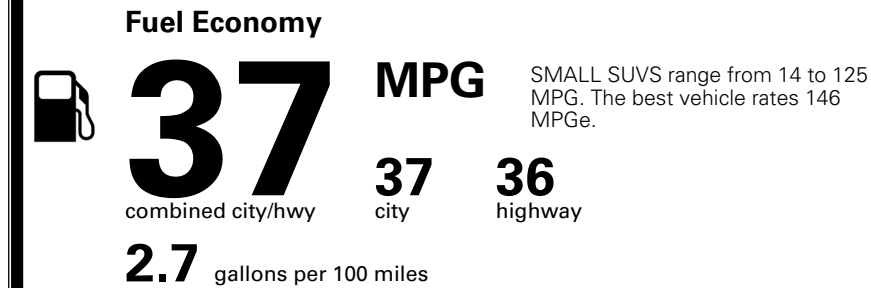

WARRANTY

10 Year/100,000 Mile Limited Powertrain Warranty
10 Year/100,000 Mile Limited Battery Warranty
5 Year/60,000 Mile Limited Basic Warranty
5 Year/60,000 Mile Roadside Assistance

MANUFACTURER'S SUGGESTED RETAIL PRICE ▶

$ 38,890.00

ADDITIONAL INSTALLED EQUIPMENT:
(In addition to or in place of standard features)
Snow White Pearl Paint $495.00
EX Premium Package $2,000.00
- Panoramic Sunroof w/ Power Sunshade
- LED Interior Lighting
- 2nd Row Captain's Chairs (2 Seats)
- Bose Premium Audio System
All Weather Floor Mats $265.00
Tow Hitch $625.00

MSRP INCLUDING OPTIONS $ 42,275.00

INLAND FREIGHT AND HANDLING $ 1,495.00

TOTAL MANUFACTURER'S SUGGESTED RETAIL PRICE ▶ $ 43,770.00

TOTAL ADDITIONAL WEIGHT: 59.8

*Additional terms and conditions apply.

**Kia Connect may be currently unavailable for some Model Year 2022 and newer vehicles sold or purchased in Massachusetts; please see owners.kia.com for more information.

NOTE: When you purchase this vehicle, Kia America, Inc. collects personal information you provide to the dealership. For information on our collection and use of personal information and your rights, please see our Privacy Policy on www.kia.com.

EPA DOT Fuel Economy and Environment

Gasoline Vehicle

You save $1,750
in fuel costs over 5 years compared to the average new vehicle.

Annual fuel cost **$1,350**