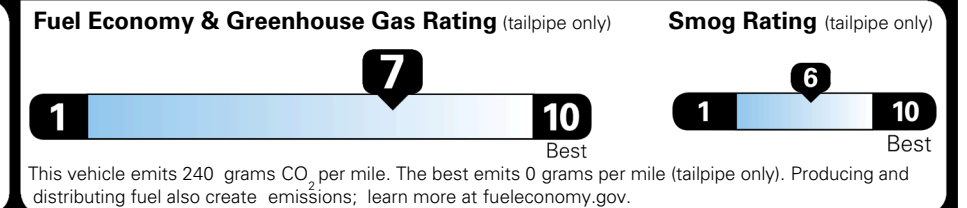

EPA DOT Fuel Economy and Environment

Gasoline Vehicle

You save \$1,750
 in fuel costs over 5 years compared to the average new vehicle.

Annual fuel cost **\$1,350**

Actual results will vary for many reasons, including driving conditions and how you drive and maintain your vehicle. The average new vehicle gets 29 MPG and costs \$8,500 to fuel over 5 years. Cost estimates are based on 15,000 miles per year at \$ 3.30 per gallon. MPGe is miles per gasoline gallon equivalent. Vehicle emissions are a significant cause of climate change and smog.