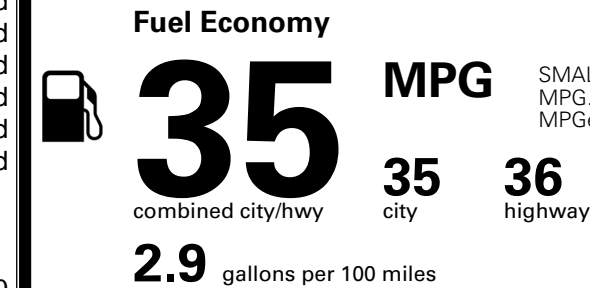

Included
 Included
 Included
 Included
 Included

\$1,000.00

\$220.00

MSRP INCLUDING OPTIONS

\$ 34,810.00

INLAND FREIGHT AND HANDLING

\$ 1,445.00

TOTAL MANUFACTURER'S SUGGESTED RETAIL PRICE ▶

\$ 36,255.00

TOTAL ADDITIONAL WEIGHT: 4.4

EPA DOT Fuel Economy and Environment

Gasoline Vehicle

SMALL SUVs range from 14 to 125 MPG. The best vehicle rates 146 MPGe.

You save \$1,500
 in fuel costs over 5 years compared to the average new vehicle.