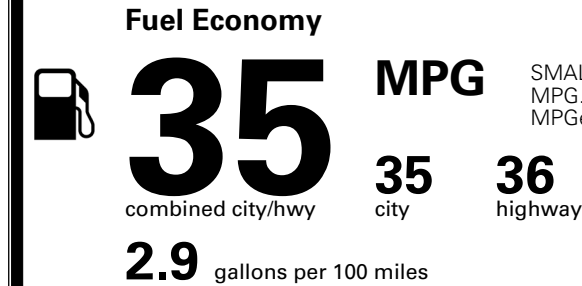

EPA DOT Fuel Economy and Environment

Gasoline Vehicle

SMALL SUVs range from 14 to 138 MPG. The best vehicle rates 146 MPGe.

You save $1,500
in fuel costs over 5 years compared to the average new vehicle.

Annual fuel cost $1,400