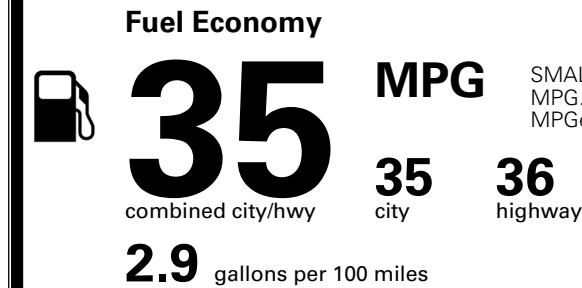

\$495.00
 \$1,000.00

\$220.00

MSRP INCLUDING OPTIONS

\$ 35,505.00

INLAND FREIGHT AND HANDLING

\$ 1,495.00

TOTAL MANUFACTURER'S SUGGESTED RETAIL PRICE ▶

\$ 37,000.00

TOTAL ADDITIONAL WEIGHT: 4.4

EPA DOT Fuel Economy and Environment

Gasoline Vehicle

SMALL SUVs range from 14 to 138 MPG. The best vehicle rates 146 MPGe.

You save \$1,500
 in fuel costs over 5 years compared to the average new vehicle.