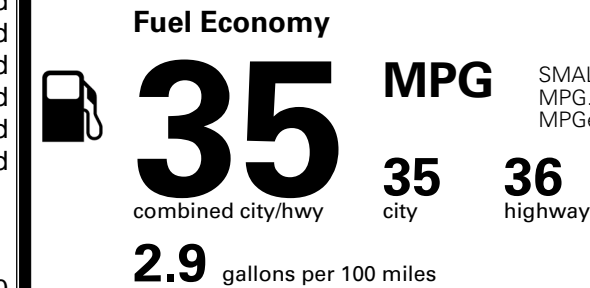

EPA DOT Fuel Economy and Environment

Gasoline Vehicle

SMALL SUVs range from 14 to 138 MPG. The best vehicle rates 146 MPGe.

You save $1,500
in fuel costs over 5 years compared to the average new vehicle.

Annual fuel cost $1,400