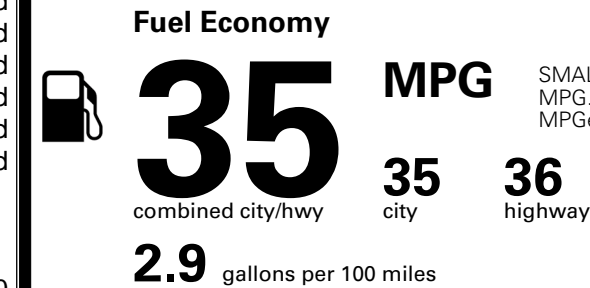

TOTAL ADDITIONAL WEIGHT: 6.4

EPA DOT Fuel Economy and Environment

Gasoline Vehicle

SMALL SUVs range from 14 to 138 MPG. The best vehicle rates 146 MPGe.

You save \$1,500
 in fuel costs over 5 years compared to the average new vehicle.