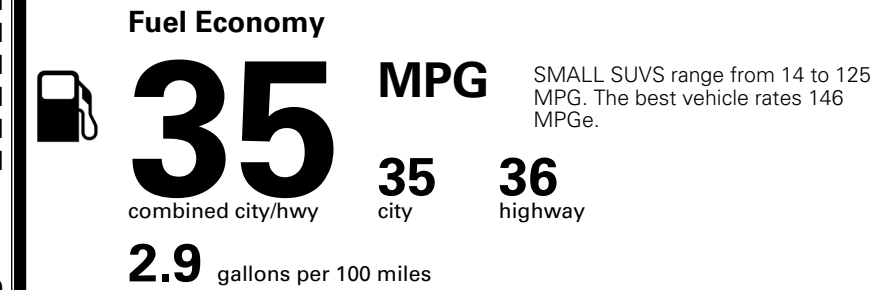

EPA DOT Fuel Economy and Environment

Gasoline Vehicle

You save $1,500
in fuel costs over 5 years compared to the average new vehicle.

Annual fuel cost $1,400