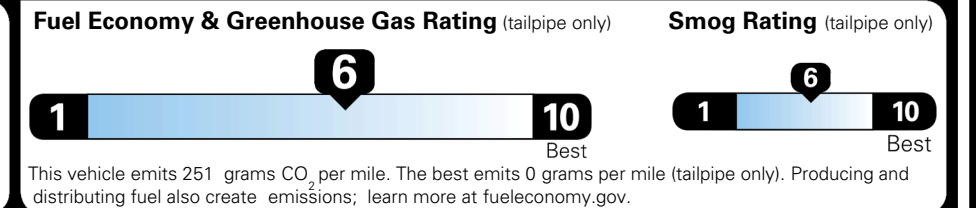

TOTAL ADDITIONAL WEIGHT: 4.4

EPA DOT Fuel Economy and Environment

Gasoline Vehicle

You save \$1,500
 in fuel costs over 5 years compared to the average new vehicle.

Annual fuel cost \$1,400

Actual results will vary for many reasons, including driving conditions and how you drive and maintain your vehicle. The average new vehicle gets 29 MPG and costs \$8,500 to fuel over 5 years. Cost estimates are based on 15,000 miles per year at \$ 3.30 per gallon. MPGe is miles per gasoline gallon equivalent. Vehicle emissions are a significant cause of climate change and smog.