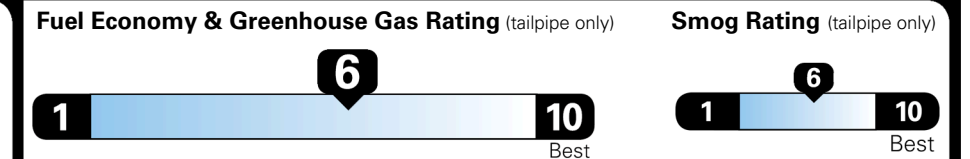

EPA DOT Fuel Economy and Environment

Gasoline Vehicle

Fuel Economy

35 MPG
combined city/hwy

35 MPG
city

36 MPG
highway

2.9 gallons per 100 miles

SMALL SUVs range from 14 to 125 MPG. The best vehicle rates 146 MPGe.

You save $1,500
in fuel costs over 5 years compared to the average new vehicle.

Annual fuel cost $1,400