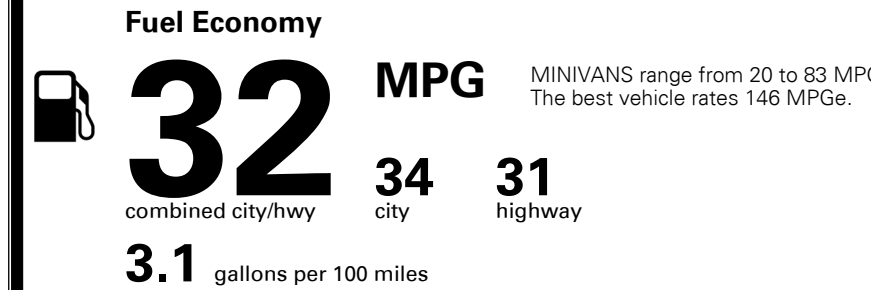

\$495.00
 \$265.00

MSRP INCLUDING OPTIONS

\$ 53,850.00

INLAND FREIGHT AND HANDLING

\$ 1,435.00

TOTAL MANUFACTURER'S SUGGESTED RETAIL PRICE ▶

\$ 55,285.00

TOTAL ADDITIONAL WEIGHT: 10.1

EPA DOT Fuel Economy and Environment

Gasoline Vehicle

You save \$750
 in fuel costs over 5 years compared to the average new vehicle.

Annual fuel cost
\$1,550

Actual results will vary for many reasons, including driving conditions and how you drive and maintain your vehicle. The average new vehicle gets 29 MPG and costs \$8,500 to fuel over 5 years. Cost estimates are based on 15,000 miles per year at \$ 3.30 per gallon. MPGe is miles per gasoline gallon equivalent. Vehicle emissions are a significant cause of climate change and smog.