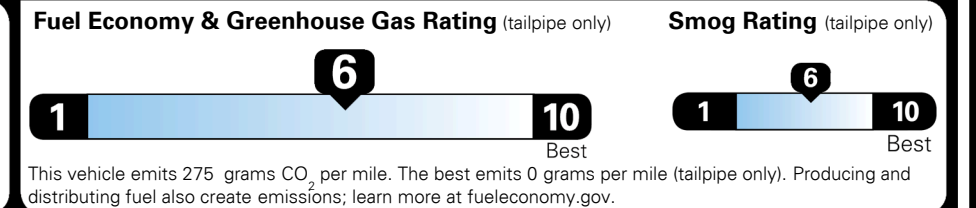

\$495.00
 \$265.00

MSRP INCLUDING OPTIONS

\$ 53,850.00

INLAND FREIGHT AND HANDLING

\$ 1,435.00

TOTAL MANUFACTURER'S SUGGESTED RETAIL PRICE ▶

\$ 55,285.00

TOTAL ADDITIONAL WEIGHT: 10.1

EPA DOT Fuel Economy and Environment

Gasoline Vehicle

You save \$750
 in fuel costs over 5 years compared to the average new vehicle.

Annual fuel cost
\$1,550

Actual results will vary for many reasons, including driving conditions and how you drive and maintain your vehicle. The average new vehicle gets 29 MPG and costs \$8,500 to fuel over 5 years. Cost estimates are based on 15,000 miles per year at \$ 3.30 per gallon. MPGe is miles per gasoline gallon equivalent. Vehicle emissions are a significant cause of climate change and smog.