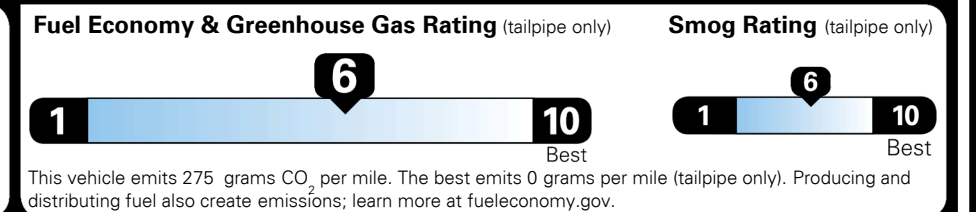

\$495.00
 \$265.00

MSRP INCLUDING OPTIONS

\$ 53,850.00

INLAND FREIGHT AND HANDLING

\$ 1,435.00

TOTAL MANUFACTURER'S SUGGESTED RETAIL PRICE ▶

\$ 55,285.00

TOTAL ADDITIONAL WEIGHT: 10.1

EPA DOT Fuel Economy and Environment

Gasoline Vehicle

You save \$750
 in fuel costs over 5 years compared to the average new vehicle.

Annual fuel cost \$1,550

Actual results will vary for many reasons, including driving conditions and how you drive and maintain your vehicle. The average new vehicle gets 29 MPG and costs \$8,500 to fuel over 5 years. Cost estimates are based on 15,000 miles per year at \$ 3.30 per gallon. MPGe is miles per gasoline gallon equivalent. Vehicle emissions are a significant cause of climate change and smog.