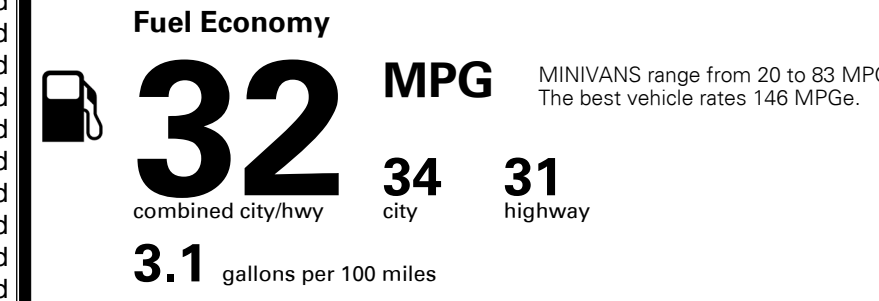

\$495.00
 \$265.00

MSRP INCLUDING OPTIONS

\$ 53,850.00

INLAND FREIGHT AND HANDLING

\$ 1,435.00

TOTAL MANUFACTURER'S SUGGESTED RETAIL PRICE ▶

\$ 55,285.00

TOTAL ADDITIONAL WEIGHT: 10.1

EPA DOT Fuel Economy and Environment

Gasoline Vehicle

You save \$750
 in fuel costs over 5 years compared to the average new vehicle.

Annual fuel cost \$1,550

Actual results will vary for many reasons, including driving conditions and how you drive and maintain your vehicle. The average new vehicle gets 29 MPG and costs \$8,500 to fuel over 5 years. Cost estimates are based on 15,000 miles per year at \$ 3.30 per gallon. MPGe is miles per gasoline gallon equivalent. Vehicle emissions are a significant cause of climate change and smog.