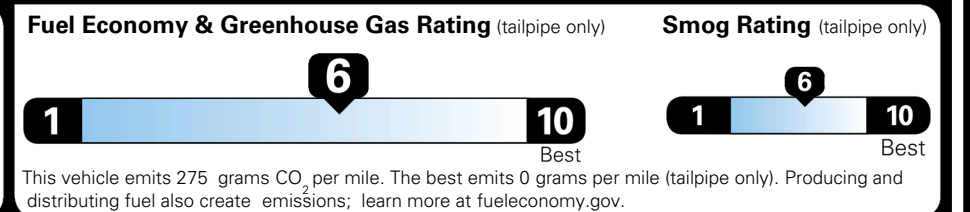

\$495.00
 \$315.00
 \$65.00
 \$45.00

MSRP INCLUDING OPTIONS

\$ 44,510.00

INLAND FREIGHT AND HANDLING

\$ 1,545.00

TOTAL MANUFACTURER'S SUGGESTED RETAIL PRICE ▶

\$ 46,055.00

TOTAL ADDITIONAL WEIGHT: 11.4

EPA DOT Fuel Economy and Environment

Gasoline Vehicle

You save \$750
 in fuel costs over 5 years compared to the average new vehicle.

Annual fuel cost \$1,550

Actual results will vary for many reasons, including driving conditions and how you drive and maintain your vehicle. The average new vehicle gets 29 MPG and costs \$8,500 to fuel over 5 years. Cost estimates are based on 15,000 miles per year at \$ 3.30 per gallon. MPGe is miles per gasoline gallon equivalent. Vehicle emissions are a significant cause of climate change and smog.