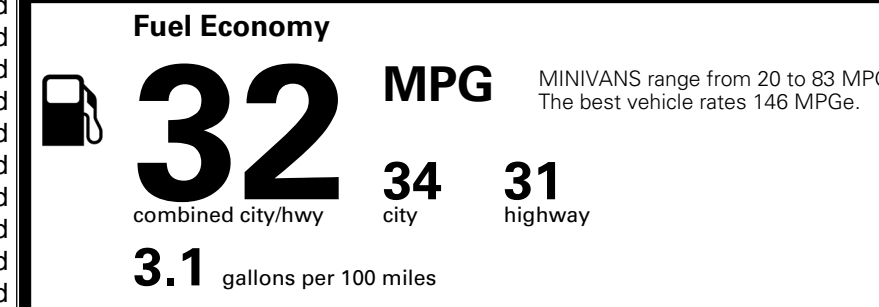

\$495.00
 \$315.00
 \$65.00
 \$45.00

MSRP INCLUDING OPTIONS

\$ 44,510.00

INLAND FREIGHT AND HANDLING

\$ 1,545.00

TOTAL MANUFACTURER'S SUGGESTED RETAIL PRICE ▶

\$ 46,055.00

TOTAL ADDITIONAL WEIGHT: 11.4

EPA DOT Fuel Economy and Environment

Gasoline Vehicle

You save \$750
 in fuel costs over 5 years compared to the average new vehicle.

Annual fuel cost \$1,550

Actual results will vary for many reasons, including driving conditions and how you drive and maintain your vehicle. The average new vehicle gets 29 MPG and costs \$8,500 to fuel over 5 years. Cost estimates are based on 15,000 miles per year at \$ 3.30 per gallon. MPGe is miles per gasoline gallon equivalent. Vehicle emissions are a significant cause of climate change and smog.