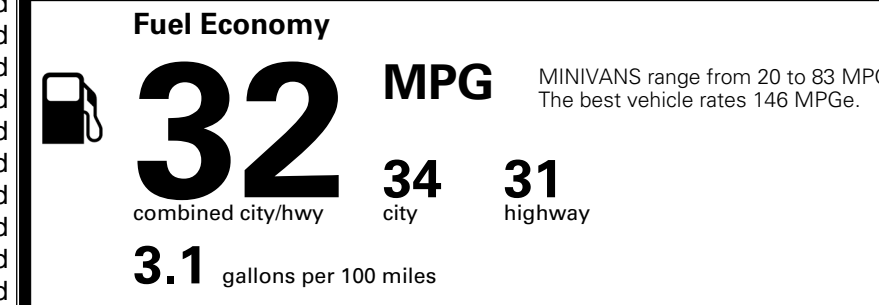

\$495.00
 \$315.00
 \$65.00
 \$45.00

MSRP INCLUDING OPTIONS

\$ 44,510.00

INLAND FREIGHT AND HANDLING

\$ 1,545.00

TOTAL MANUFACTURER'S SUGGESTED RETAIL PRICE ▶

\$ 46,055.00

TOTAL ADDITIONAL WEIGHT: 11.4

EPA DOT Fuel Economy and Environment

Gasoline Vehicle

You save \$750
 in fuel costs over 5 years compared to the average new vehicle.

Annual fuel cost
\$1,550

Actual results will vary for many reasons, including driving conditions and how you drive and maintain your vehicle. The average new vehicle gets 29 MPG and costs \$8,500 to fuel over 5 years. Cost estimates are based on 15,000 miles per year at \$ 3.30 per gallon. MPGe is miles per gasoline gallon equivalent. Vehicle emissions are a significant cause of climate change and smog.