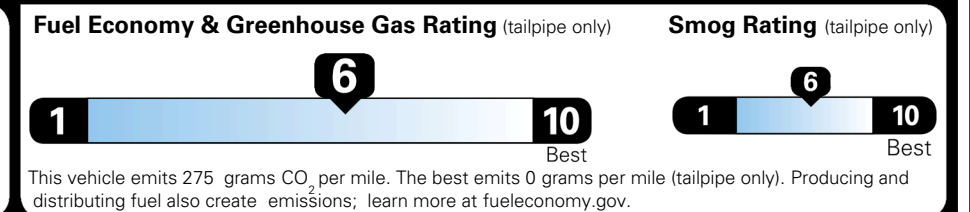

\$495.00
 \$315.00
 \$65.00
 \$45.00

MSRP INCLUDING OPTIONS

\$ 44,510.00

INLAND FREIGHT AND HANDLING

\$ 1,545.00

TOTAL MANUFACTURER'S SUGGESTED RETAIL PRICE ▶

\$ 46,055.00

TOTAL ADDITIONAL WEIGHT: 11.4

EPA DOT Fuel Economy and Environment

Gasoline Vehicle

You save \$750
 in fuel costs over 5 years compared to the average new vehicle.

Annual fuel cost
\$1,550

Actual results will vary for many reasons, including driving conditions and how you drive and maintain your vehicle. The average new vehicle gets 29 MPG and costs \$8,500 to fuel over 5 years. Cost estimates are based on 15,000 miles per year at \$ 3.30 per gallon. MPGe is miles per gasoline gallon equivalent. Vehicle emissions are a significant cause of climate change and smog.