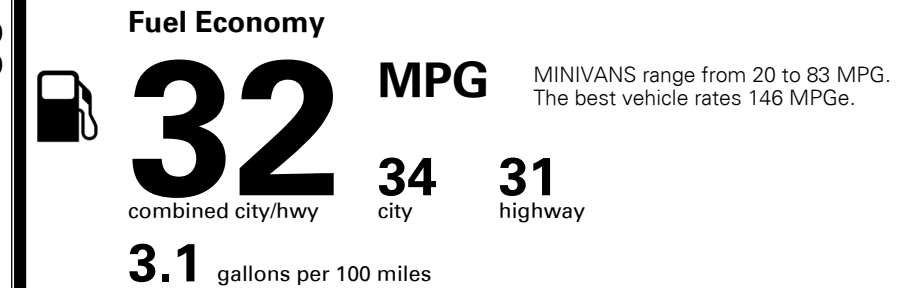

INLAND FREIGHT AND HANDLING \$ 1,495.00

TOTAL MANUFACTURER'S SUGGESTED RETAIL PRICE ▶ \$ 43,295.00

TOTAL ADDITIONAL WEIGHT: 10.1

*Additional terms and conditions apply.
 **Kia Connect may be currently unavailable for some Model Year 2022 and newer vehicles sold or purchased in Massachusetts; please see owners.kia.com for more information.
 NOTE: When you purchase this vehicle, Kia America, Inc. collects personal information you provide to the dealership. For information on our collection and use of personal information and your rights, please see our Privacy Policy on www.kia.com.

EPA DOT Fuel Economy and Environment

Gasoline Vehicle

You save \$750
 in fuel costs over 5 years compared to the average new vehicle.

Annual fuel cost **\$1,550**

Actual results will vary for many reasons, including driving conditions and how you drive and maintain your vehicle. The average new vehicle gets 29 MPG and costs \$8,500 to fuel over 5 years. Cost estimates are based on 15,000 miles per year at \$ 3.30 per gallon. MPGe is miles per gasoline gallon equivalent. Vehicle emissions are a significant cause of climate change and smog.