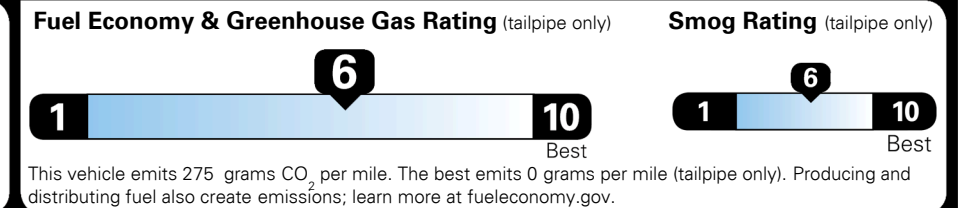

INLAND FREIGHT AND HANDLING \$ 1,495.00

TOTAL MANUFACTURER'S SUGGESTED RETAIL PRICE ▶ \$ 43,295.00

TOTAL ADDITIONAL WEIGHT: 10.1

*Additional terms and conditions apply.
 **Kia Connect may be currently unavailable for some Model Year 2022 and newer vehicles sold or purchased in Massachusetts; please see owners.kia.com for more information.
 NOTE: When you purchase this vehicle, Kia America, Inc. collects personal information you provide to the dealership. For information on our collection and use of personal information and your rights, please see our Privacy Policy on www.kia.com.

EPA DOT Fuel Economy and Environment

Gasoline Vehicle

You save \$750
 in fuel costs over 5 years compared to the average new vehicle.

Annual fuel cost **\$1,550**

Actual results will vary for many reasons, including driving conditions and how you drive and maintain your vehicle. The average new vehicle gets 29 MPG and costs \$8,500 to fuel over 5 years. Cost estimates are based on 15,000 miles per year at \$ 3.30 per gallon. MPGe is miles per gasoline gallon equivalent. Vehicle emissions are a significant cause of climate change and smog.