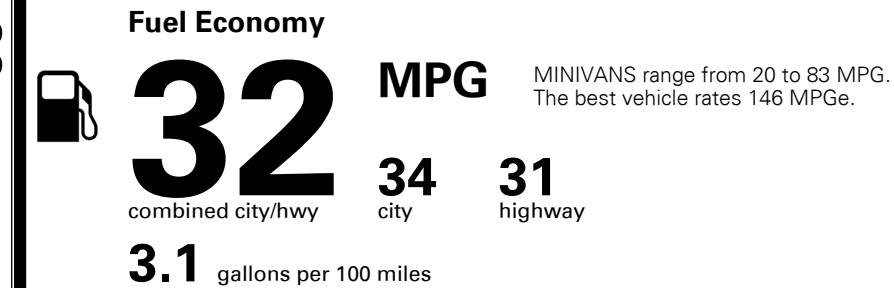

INLAND FREIGHT AND HANDLING \$ 1,495.00

TOTAL MANUFACTURER'S SUGGESTED RETAIL PRICE ▶ \$ 43,295.00

TOTAL ADDITIONAL WEIGHT: 10.1

*Additional terms and conditions apply.
 **Kia Connect may be currently unavailable for some Model Year 2022 and newer vehicles sold or purchased in Massachusetts; please see owners.kia.com for more information.
 NOTE: When you purchase this vehicle, Kia America, Inc. collects personal information you provide to the dealership. For information on our collection and use of personal information and your rights, please see our Privacy Policy on www.kia.com.

EPA DOT Fuel Economy and Environment

Gasoline Vehicle

You save \$750
 in fuel costs over 5 years compared to the average new vehicle.

Annual fuel cost **\$1,550**

Actual results will vary for many reasons, including driving conditions and how you drive and maintain your vehicle. The average new vehicle gets 29 MPG and costs \$8,500 to fuel over 5 years. Cost estimates are based on 15,000 miles per year at \$ 3.30 per gallon. MPGe is miles per gasoline gallon equivalent. Vehicle emissions are a significant cause of climate change and smog.