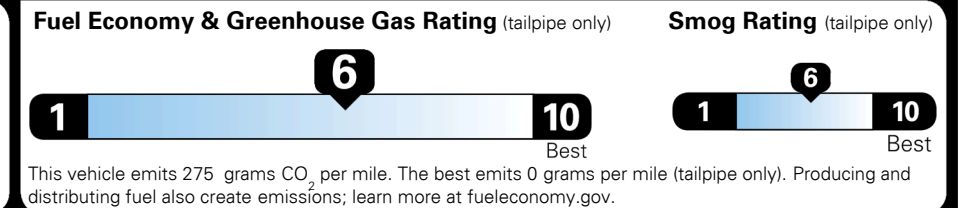

INLAND FREIGHT AND HANDLING \$ 1,495.00

TOTAL MANUFACTURER'S SUGGESTED RETAIL PRICE ▶ \$ 43,295.00

TOTAL ADDITIONAL WEIGHT: 10.1

*Additional terms and conditions apply.
 **Kia Connect may be currently unavailable for some Model Year 2022 and newer vehicles sold or purchased in Massachusetts; please see owners.kia.com for more information.
 NOTE: When you purchase this vehicle, Kia America, Inc. collects personal information you provide to the dealership. For information on our collection and use of personal information and your rights, please see our Privacy Policy on www.kia.com.

EPA DOT Fuel Economy and Environment

Gasoline Vehicle

You save \$750
 in fuel costs over 5 years compared to the average new vehicle.

Annual fuel cost **\$1,550**

Actual results will vary for many reasons, including driving conditions and how you drive and maintain your vehicle. The average new vehicle gets 29 MPG and costs \$8,500 to fuel over 5 years. Cost estimates are based on 15,000 miles per year at \$ 3.30 per gallon. MPGe is miles per gasoline gallon equivalent. Vehicle emissions are a significant cause of climate change and smog.