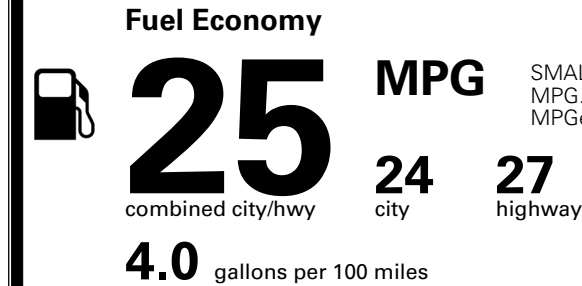

\$800.00
 \$200.00
 \$45.00
 \$350.00
 \$155.00

MSRP INCLUDING OPTIONS

\$ 33,040.00

INLAND FREIGHT AND HANDLING

\$ 1,495.00

TOTAL MANUFACTURER'S SUGGESTED RETAIL PRICE ▶

\$ 34,535.00

TOTAL ADDITIONAL WEIGHT: 34.0

EPA DOT Fuel Economy and Environment

Gasoline Vehicle

SMALL SUVs range from 14 to 125 MPG. The best vehicle rates 146 MPGe.

You spend \$1,500 more in fuel costs over 5 years compared to the average new vehicle.