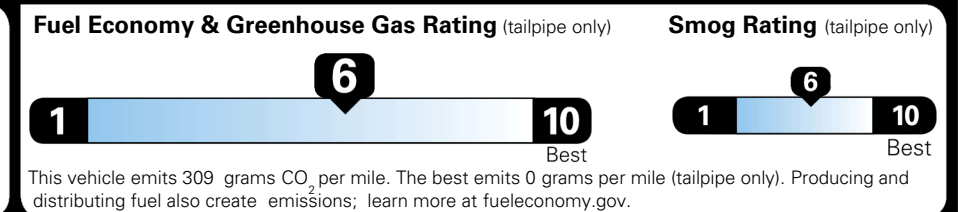

\$395.00
 \$800.00
 \$200.00
 \$45.00

\$ 31,625.00

EPA DOT Fuel Economy and Environment

Gasoline Vehicle

Fuel Economy

29 MPG
 combined city/hwy

27 MPG
 city

31 MPG
 highway

SMALL SUVs range from 14 to 125 MPG. The best vehicle rates 146 MPGe.

3.4 gallons per 100 miles

You save \$0
 in fuel costs over 5 years compared to the average new vehicle.

Annual fuel cost \$1,700

Actual results will vary for many reasons, including driving conditions and how you drive and maintain your vehicle. The average new vehicle gets 29 MPG and costs \$8,500 to fuel over 5 years. Cost estimates are based on 15,000 miles per year at \$ 3.30 per gallon. MPGe is miles per gasoline gallon equivalent. Vehicle emissions are a significant cause of climate change and smog.