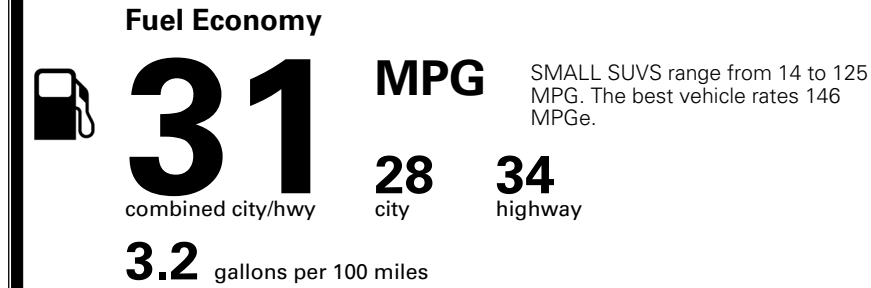

10 Year/100,000 Mile Limited Powertrain Warranty
5 Year/60,000 Mile Limited Basic Warranty
5 Year/60,000 Mile Roadside Assistance

MANUFACTURER'S SUGGESTED RETAIL PRICE ▶

COMPARE EX FWD FEATURES

Added to/in place of standard S FWD features
- 10.25" Instrument Display
- SynTex Seating Material
- Heated Front Seats
- Power Driver's Seat w/ Power Lumbar
- Dual Illuminated Vanity Mirrors
- Wireless Phone Charger
- Parking Distance Warning - Reverse

ADDITIONAL INSTALLED EQUIPMENT:
(In addition to or in place of standard features)

Snow White Pearl Paint
Carpeted Floor Mats
Auto-Dimming Mirror w/ HomeLink™
First Aid Kit, Small

$ 26,490.00

Included
Included
Included
Included
Included
Included
Included

$395.00
$200.00
$375.00
$45.00

MSRP INCLUDING OPTIONS

$ 27,505.00

INLAND FREIGHT AND HANDLING

$ 1,495.00

TOTAL MANUFACTURER'S SUGGESTED RETAIL PRICE ▶

$ 29,000.00

TOTAL ADDITIONAL WEIGHT: 7.7

*Additional terms and conditions apply.
**Kia Connect may be currently unavailable for some Model Year 2022 and newer vehicles sold or purchased in Massachusetts; please see owners.kia.com for more information.
NOTE: When you purchase this vehicle, Kia America, Inc. collects personal information you provide to the dealership. For information on our collection and use of personal information and your rights, please see our Privacy Policy on www.kia.com.

EPA DOT Fuel Economy and Environment

Gasoline Vehicle

You save $500
in fuel costs over 5 years compared to the average new vehicle.

Annual fuel cost $1,600