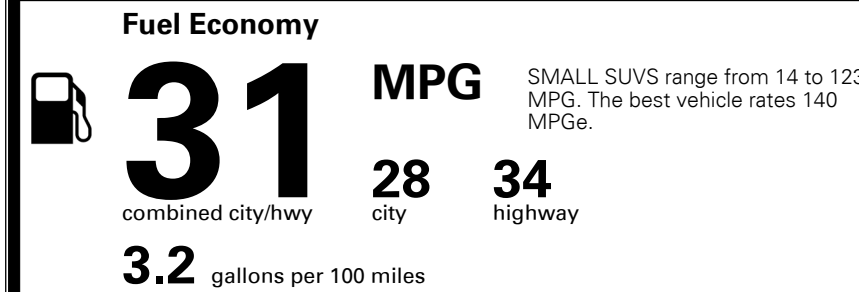

MANUFACTURER'S SUGGESTED RETAIL PRICE ▶

COMPARE EX FWD FEATURES

Added to/in place of standard S FWD features

- Machine Finished Alloy Wheels
- SynTex Seating Material
- Heated Front Seats
- Power Driver's Seat w/ Power Lumbar
- Driver's Auto Up/Down Window
- Illuminated Sunvisor Mirrors
- Wireless Phone Charger

ADDITIONAL INSTALLED EQUIPMENT:

(In addition to or in place of standard features)

- Snow White Pearl Paint
- Gentle Brown Interior Color Package
- Carpeted Floor Mats
- Cargo Tray, Reversible
- Puddle Light Kit

$ 25,790.00

Included
Included
Included
Included
Included
Included
Included

$395.00
Included
$175.00
$140.00
$275.00

MSRP INCLUDING OPTIONS

$ 26,775.00

INLAND FREIGHT AND HANDLING

$ 1,325.00

TOTAL MANUFACTURER'S SUGGESTED RETAIL PRICE ▶

$ 28,100.00

TOTAL ADDITIONAL WEIGHT: 10.3

*Additional terms and conditions apply.
**Kia Connect may be currently unavailable for Model Year 2022 and newer vehicles sold or purchased in Massachusetts; please see owners.kia.com for updates on availability.
NOTE: When you purchase this vehicle, Kia America, Inc. collects personal information you provide to the dealership. For information on our collection and use of personal information and your rights, please see our Privacy Policy on www.kia.com.

EPA DOT Fuel Economy and Environment

Gasoline Vehicle

You save $1,000
in fuel costs over 5 years compared to the average new vehicle.

Annual fuel cost $1,750