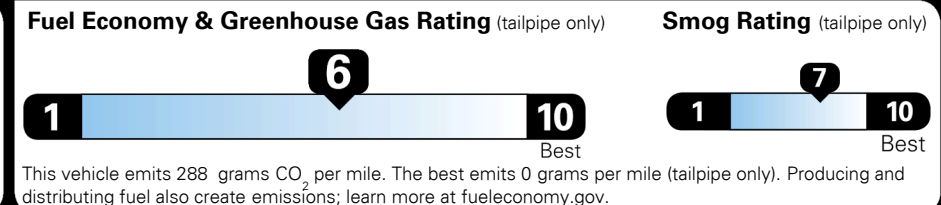

EPA DOT Fuel Economy and Environment

Gasoline Vehicle

You save \$1,000
 in fuel costs over 5 years compared to the average new vehicle.

Annual fuel cost \$1,750

Actual results will vary for many reasons, including driving conditions and how you drive and maintain your vehicle. The average new vehicle gets 28 MPG and costs \$9,750 to fuel over 5 years. Cost estimates are based on 15,000 miles per year at \$ 3.60 per gallon. MPGe is miles per gasoline gallon equivalent. Vehicle emissions are a significant cause of climate change and smog.