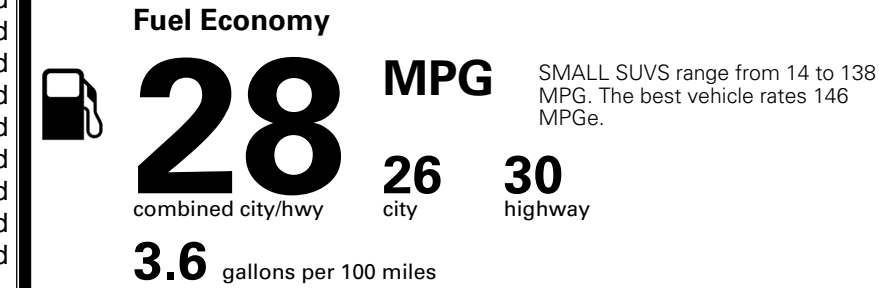

EPA DOT Fuel Economy and Environment

Gasoline Vehicle

You spend $250
more in fuel costs over 5 years compared to the average new vehicle.

Annual fuel cost $1,650