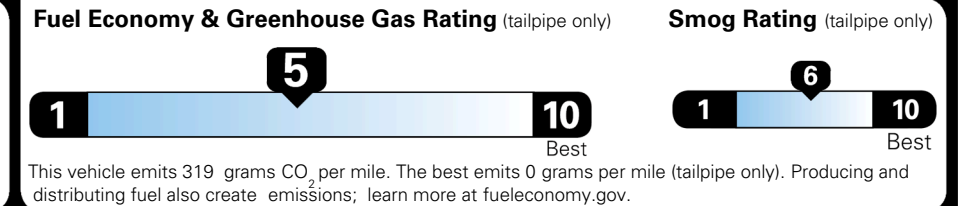

Actual results will vary for many reasons, including driving conditions and how you drive and maintain your vehicle. The average new vehicle gets 29 MPG and costs $8,000 to fuel over 5 years. Cost estimates are based on 15,000 miles per year at $ 3.10 per gallon. MPGe is miles per gasoline gallon equivalent. Vehicle emissions are a significant cause of climate change and smog.

fueleconomy.gov

Calculate personalized estimates and compare vehicles

GOVERNMENT 5-STAR SAFETY RATINGS

Overall Vehicle Score	Not Rated	
Based on the combined rating of frontal, side and rollover. Should ONLY be compared to other vehicles of similar size and weight.		
Frontal Crash	Driver	Not Rated
Based on the risk of injury in a frontal impact. Should ONLY be compared to other vehicles of similar size and weight.	Passenger	Not Rated
Side Crash	Front seat	Not Rated
Star ratings based on the risk of injury in a side impact.	Rear seat	Not Rated
Rollover	Not Rated	
Star ratings based on the risk of rollover in a single-vehicle crash.		

Star ratings range from 1 to 5 stars (★★★★★) with 5 being the highest.
Source: National Highway Traffic Safety Administration (NHTSA).
www.safercar.gov or 1-888-327-4236

Manufacturer's suggested retail price includes Manufacturer's recommended pre-delivery service. License and title fees, state and local taxes and other dealer installed options and accessories are not included in the manufacturer's suggested retail price.

PARTS CONTENT INFORMATION

FOR VEHICLES IN THIS CAR LINE U.S./CANADIAN PARTS CONTENT: 0 %

MAJOR SOURCES OF FOREIGN PARTS: KOREA: 90%

NOTE: PARTS CONTENT DOES NOT INCLUDE FINAL ASSEMBLY, DISTRIBUTION, OR OTHER NON-PARTS COSTS.

FOR THIS VEHICLE FINAL ASSEMBLY POINT: GWANGJU, KOREA

COUNTRY OF ORIGIN

ENGINE (MOTOR): KOREA

TRANSMISSION: KOREA

*Additional terms and conditions apply.

**Kia Connect may be currently unavailable for some Model Year 2022 and newer vehicles sold or purchased in Massachusetts; please see owners.kia.com for more information.

NOTE: When you purchase this vehicle, Kia America, Inc. collects personal information you provide to the dealership. For information on our collection and use of personal information and your rights, please see our Privacy Policy on www.kia.com.