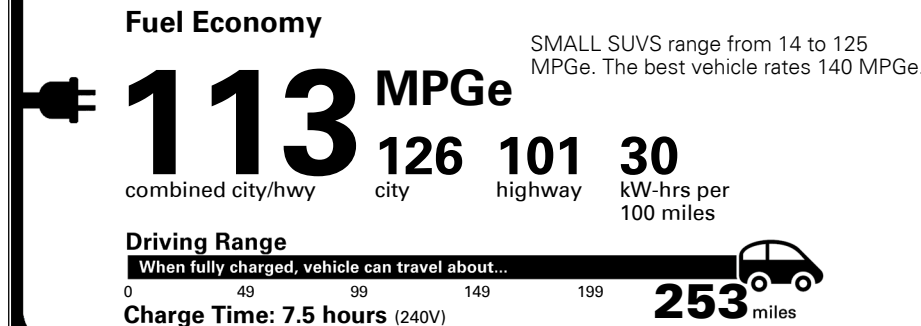

TOTAL MANUFACTURER'S SUGGESTED RETAIL PRICE ▶ \$ 41,405.00

TOTAL ADDITIONAL WEIGHT: 13.3

*Additional terms and conditions apply.
 **Kia Connect may be currently unavailable for some Model Year 2022 and newer vehicles sold or purchased in Massachusetts; please see owners.kia.com for more information.
 NOTE: When you purchase this vehicle, Kia America, Inc. collects personal information you provide to the dealership. For information on our collection and use of personal information and your rights, please see our Privacy Policy on www.kia.com.

EPA DOT Fuel Economy and Environment

Electric Vehicle

You save \$6,000
 in fuel costs over 5 years compared to the average new vehicle.

Annual fuel cost \$700

Actual results will vary for many reasons, including driving conditions and how you drive and maintain your vehicle. The average new vehicle gets 28 MPG and costs \$9,500 to fuel over 5 years. Cost estimates are based on 15,000 miles per year at \$0.16 per kW-hr. MPGe is miles per gasoline gallon equivalent. Vehicle emissions are a significant cause of global warming and smog.