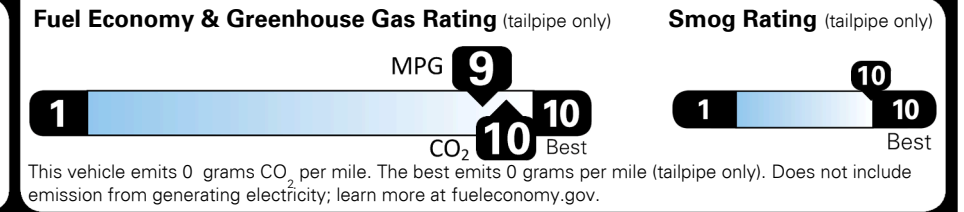

EPA DOT Fuel Economy and Environment

Electric Vehicle

You save \$6,000
 in fuel costs over 5 years compared to the average new vehicle.

Annual fuel cost \$700

Actual results will vary for many reasons, including driving conditions and how you drive and maintain your vehicle. The average new vehicle gets 28 MPG and costs \$9,500 to fuel over 5 years. Cost estimates are based on 15,000 miles per year at \$0.16 per kW-hr. MPGe is miles per gasoline gallon equivalent. Vehicle emissions are a significant cause of global warming and smog.