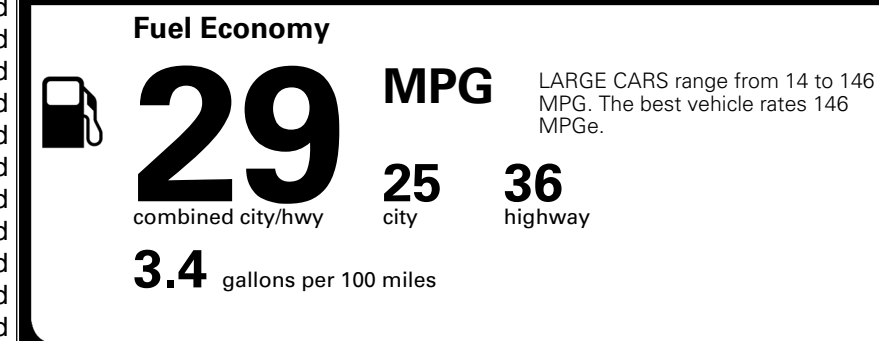

\$ 1,245.00

TOTAL MANUFACTURER'S SUGGESTED RETAIL PRICE ▶

\$ 32,135.00

TOTAL ADDITIONAL WEIGHT: 7.3

EPA DOT Fuel Economy and Environment

Gasoline Vehicle

You save \$0
 in fuel costs over 5 years compared to the average new vehicle.