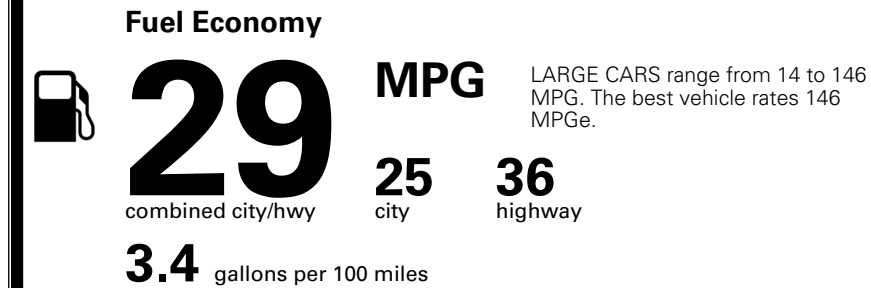

EPA DOT Fuel Economy and Environment

Gasoline Vehicle

You save $0
in fuel costs over 5 years compared to the average new vehicle.

Annual fuel cost $1,700