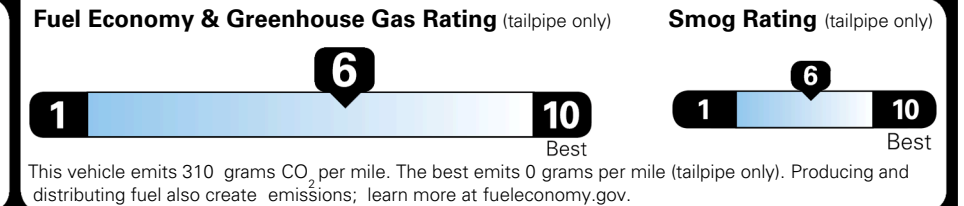

### EPA DOT Fuel Economy and Environment

Gasoline Vehicle

**You save \$0**  
 in fuel costs over 5 years compared to the average new vehicle.

Annual fuel cost \$1,700

Actual results will vary for many reasons, including driving conditions and how you drive and maintain your vehicle. The average new vehicle gets 29 MPG and costs \$8,500 to fuel over 5 years. Cost estimates are based on 15,000 miles per year at \$ 3.30 per gallon. MPGe is miles per gasoline gallon equivalent. Vehicle emissions are a significant cause of climate change and smog.