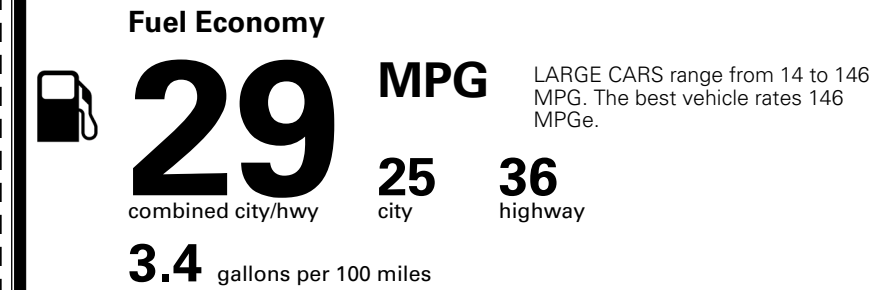

EPA DOT Fuel Economy and Environment

Gasoline Vehicle

You save $0
in fuel costs over 5 years compared to the average new vehicle.

Annual fuel cost
$1,700