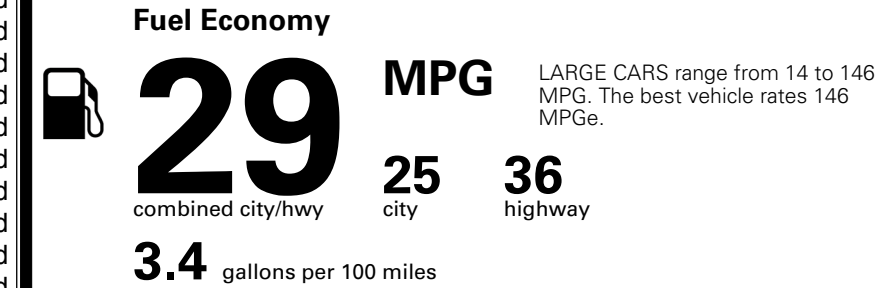

\$ 1,245.00

TOTAL MANUFACTURER'S SUGGESTED RETAIL PRICE ▶

\$ 32,430.00

TOTAL ADDITIONAL WEIGHT: 7.3

EPA DOT Fuel Economy and Environment

Gasoline Vehicle

You save \$0
 in fuel costs over 5 years compared to the average new vehicle.