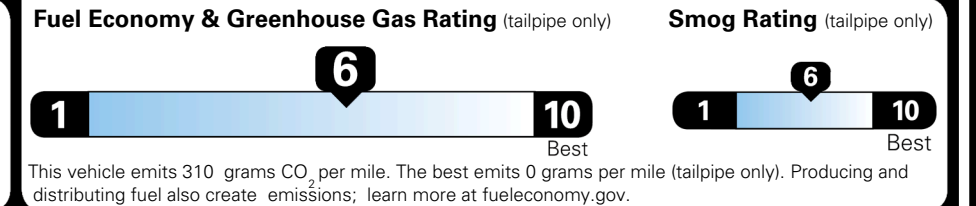

Actual results will vary for many reasons, including driving conditions and how you drive and maintain your vehicle. The average new vehicle gets 29 MPG and costs $8,500 to fuel over 5 years. Cost estimates are based on 15,000 miles per year at $ 3.30 per gallon. MPGe is miles per gasoline gallon equivalent. Vehicle emissions are a significant cause of climate change and smog.

fueleconomy.gov

Calculate personalized estimates and compare vehicles