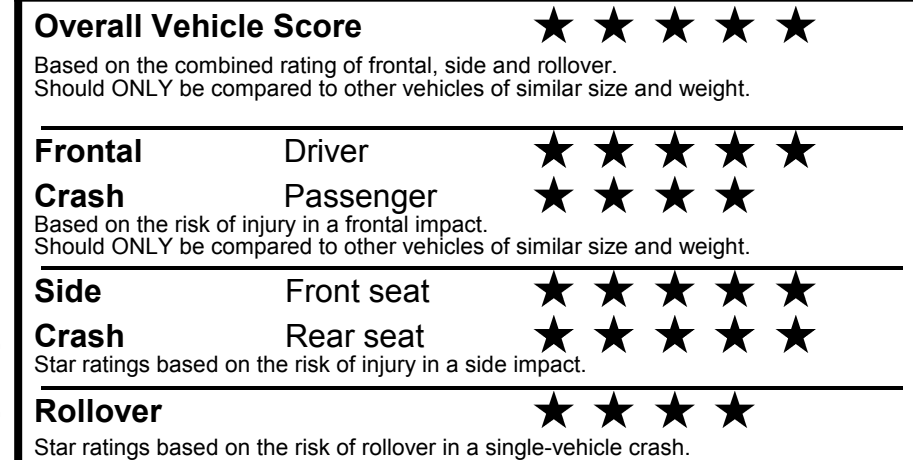

GOVERNMENT 5-STAR SAFETY RATINGS

PARTS CONTENT INFORMATION

FOR VEHICLES IN THIS CAR LINE U.S./CANADIAN PARTS CONTENT: 0 %

MAJOR SOURCES OF FOREIGN PARTS: KOREA: 90%

NOTE: PARTS CONTENT DOES NOT INCLUDE FINAL ASSEMBLY, DISTRIBUTION, OR OTHER NON-PARTS COSTS.

Star ratings range from 1 to 5 stars (★★★★★) with 5 being the highest. Source: National Highway Traffic Safety Administration (NHTSA). www.safercar.gov or 1-888-327-4236

FOR THIS VEHICLE FINAL ASSEMBLY POINT: HWASUNG, KOREA

COUNTRY OF ORIGIN ENGINE (MOTOR): KOREA
TRANSMISSION: KOREA

*Additional terms and conditions apply.
**Kia Connect may be currently unavailable for some Model Year 2022 and newer vehicles sold or purchased in Massachusetts; please see owners.kia.com for more information.
NOTE: When you purchase this vehicle, Kia America, Inc. collects personal information you provide to the dealership. For information on our collection and use of personal information and your rights, please see our Privacy Policy on www.kia.com.