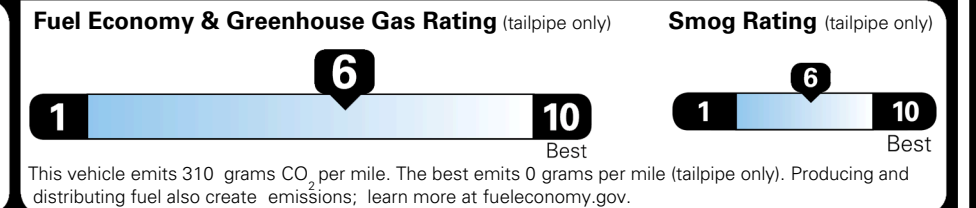

\$495.00
 \$2,200.00
 \$200.00

MSRP INCLUDING OPTIONS

\$ 31,385.00

INLAND FREIGHT AND HANDLING

\$ 1,245.00

TOTAL MANUFACTURER'S SUGGESTED RETAIL PRICE ▶

\$ 32,630.00

TOTAL ADDITIONAL WEIGHT: 7.3

EPA DOT Fuel Economy and Environment

Gasoline Vehicle

You save \$0
 in fuel costs over 5 years compared to the average new vehicle.

Annual fuel cost \$1,700

Actual results will vary for many reasons, including driving conditions and how you drive and maintain your vehicle. The average new vehicle gets 29 MPG and costs \$8,500 to fuel over 5 years. Cost estimates are based on 15,000 miles per year at \$ 3.30 per gallon. MPGe is miles per gasoline gallon equivalent. Vehicle emissions are a significant cause of climate change and smog.