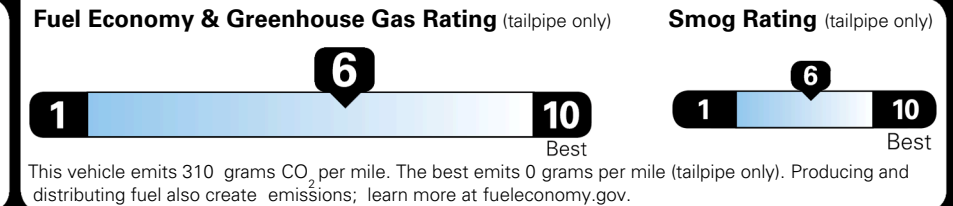

\$2,200.00
 \$200.00
 \$130.00
 \$45.00

MSRP INCLUDING OPTIONS

\$ 31,065.00

INLAND FREIGHT AND HANDLING

\$ 1,245.00

TOTAL MANUFACTURER'S SUGGESTED RETAIL PRICE ▶

\$ 32,310.00

TOTAL ADDITIONAL WEIGHT: 11.9

EPA DOT Fuel Economy and Environment

Gasoline Vehicle

You save \$0
 in fuel costs over 5 years compared to the average new vehicle.

Annual fuel cost
\$1,700

Actual results will vary for many reasons, including driving conditions and how you drive and maintain your vehicle. The average new vehicle gets 29 MPG and costs \$8,500 to fuel over 5 years. Cost estimates are based on 15,000 miles per year at \$ 3.30 per gallon. MPGe is miles per gasoline gallon equivalent. Vehicle emissions are a significant cause of climate change and smog.