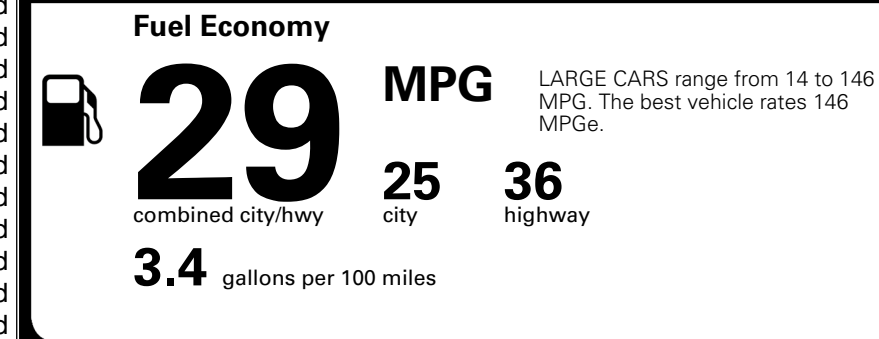

\$ 1,245.00

TOTAL MANUFACTURER'S SUGGESTED RETAIL PRICE ▶

\$ 32,310.00

TOTAL ADDITIONAL WEIGHT: 11.9

EPA DOT Fuel Economy and Environment

Gasoline Vehicle

You save \$0
 in fuel costs over 5 years compared to the average new vehicle.