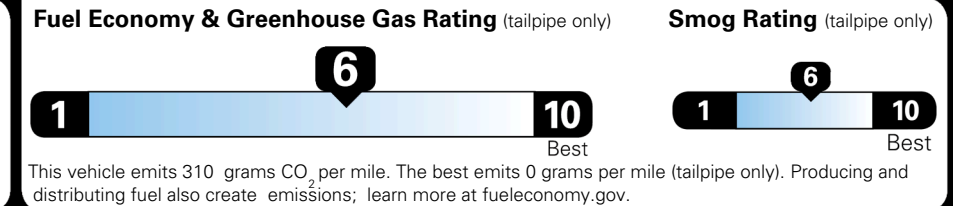

Actual results will vary for many reasons, including driving conditions and how you drive and maintain your vehicle. The average new vehicle gets 29 MPG and costs $8,500 to fuel over 5 years. Cost estimates are based on 15,000 miles per year at $ 3.30 per gallon. MPGe is miles per gasoline gallon equivalent. Vehicle emissions are a significant cause of climate change and smog.

fueleconomy.gov

Calculate personalized estimates and compare vehicles

GOVERNMENT 5-STAR SAFETY RATINGS

Overall Vehicle Score ★ ★ ★ ★ ★

Based on the combined rating of frontal, side and rollover. Should ONLY be compared to other vehicles of similar size and weight.

Frontal Driver ★ ★ ★ ★ ★

Crash Passenger ★ ★ ★ ★ ★

Based on the risk of injury in a frontal impact. Should ONLY be compared to other vehicles of similar size and weight.

Side Front seat ★ ★ ★ ★ ★

Crash Rear seat ★ ★ ★ ★ ★

Star ratings based on the risk of injury in a side impact.

Rollover ★ ★ ★ ★ ★

Star ratings based on the risk of rollover in a single-vehicle crash.

Star ratings range from 1 to 5 stars (★★★★★) with 5 being the highest.

Source: National Highway Traffic Safety Administration (NHTSA).

www.safercar.gov or 1-888-327-4236

Manufacturer's suggested retail price includes Manufacturer's recommended pre-delivery service. License and title fees, state and local taxes and other dealer installed options and accessories are not included in the manufacturer's suggested retail price.

PARTS CONTENT INFORMATION

FOR VEHICLES IN THIS CAR LINE U.S./CANADIAN PARTS CONTENT: 0 %

MAJOR SOURCES OF FOREIGN PARTS: KOREA: 90%

NOTE: PARTS CONTENT DOES NOT INCLUDE FINAL ASSEMBLY, DISTRIBUTION, OR OTHER NON-PARTS COSTS.

FOR THIS VEHICLE FINAL ASSEMBLY POINT: HWASUNG, KOREA

COUNTRY OF ORIGIN

ENGINE (MOTOR): KOREA

TRANSMISSION: KOREA