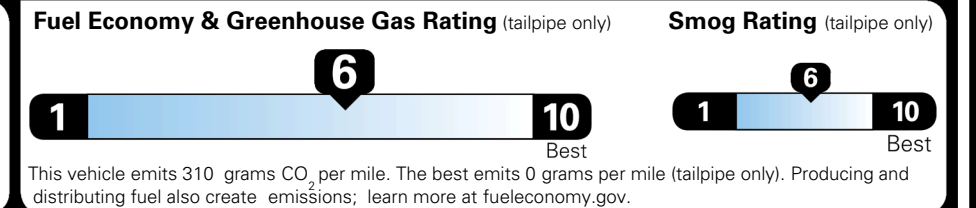

### EPA DOT Fuel Economy and Environment

Gasoline Vehicle

**You save \$0**  
 in fuel costs over 5 years compared to the average new vehicle.

**Annual fuel cost \$1,700**

Actual results will vary for many reasons, including driving conditions and how you drive and maintain your vehicle. The average new vehicle gets 29 MPG and costs \$8,500 to fuel over 5 years. Cost estimates are based on 15,000 miles per year at \$ 3.30 per gallon. MPGe is miles per gasoline gallon equivalent. Vehicle emissions are a significant cause of climate change and smog.