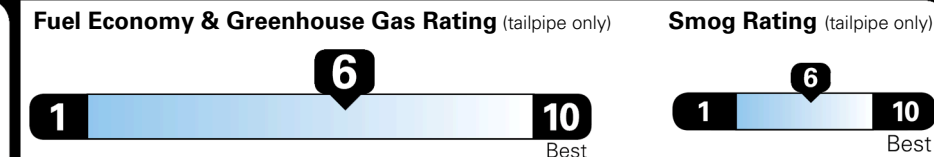

EPA DOT Fuel Economy and Environment

Gasoline Vehicle

You save \$0
 in fuel costs over 5 years compared to the average new vehicle.

Annual fuel cost \$1,700

Actual results will vary for many reasons, including driving conditions and how you drive and maintain your vehicle. The average new vehicle gets 29 MPG and costs \$8,500 to fuel over 5 years. Cost estimates are based on 15,000 miles per year at \$ 3.30 per gallon. MPGe is miles per gasoline gallon equivalent. Vehicle emissions are a significant cause of climate change and smog.