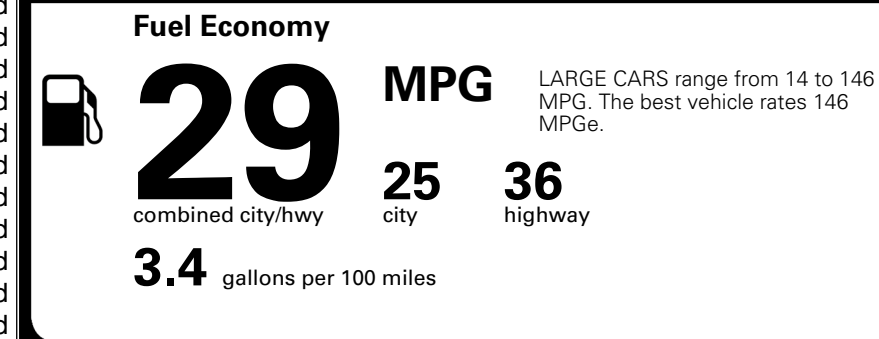

INLAND FREIGHT AND HANDLING

\$ 1,245.00

TOTAL MANUFACTURER'S SUGGESTED RETAIL PRICE ▶

\$ 32,475.00

TOTAL ADDITIONAL WEIGHT: 8.1

EPA DOT Fuel Economy and Environment

Gasoline Vehicle

You save \$0
 in fuel costs over 5 years compared to the average new vehicle.