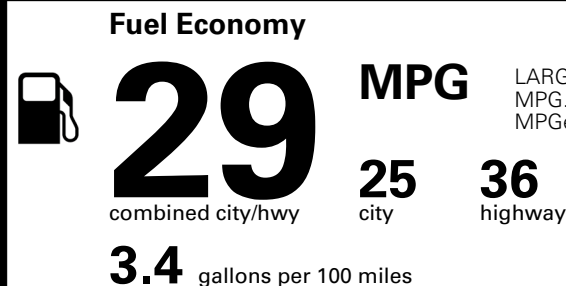

MSRP INCLUDING OPTIONS \$ 31,785.00

INLAND FREIGHT AND HANDLING \$ 1,245.00

TOTAL MANUFACTURER'S SUGGESTED RETAIL PRICE ▶

\$ 33,030.00

TOTAL ADDITIONAL WEIGHT: 8.6

EPA DOT Fuel Economy and Environment

Gasoline Vehicle