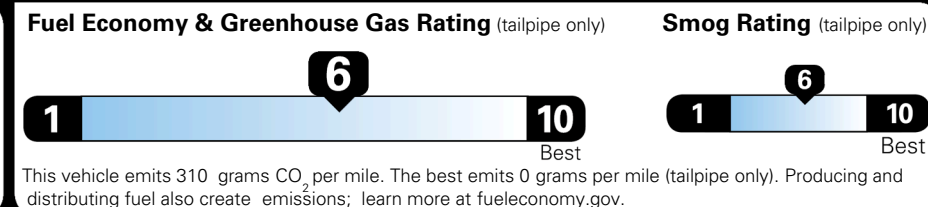

You save $0
in fuel costs over 5 years compared to the average new vehicle.

Annual fuel cost $1,700