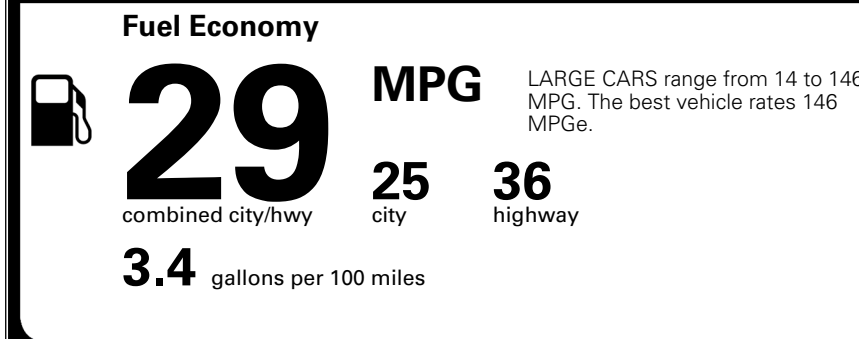

EPA DOT Fuel Economy and Environment

Gasoline Vehicle

You save $0
in fuel costs over 5 years compared to the average new vehicle.

Annual fuel cost $1,700