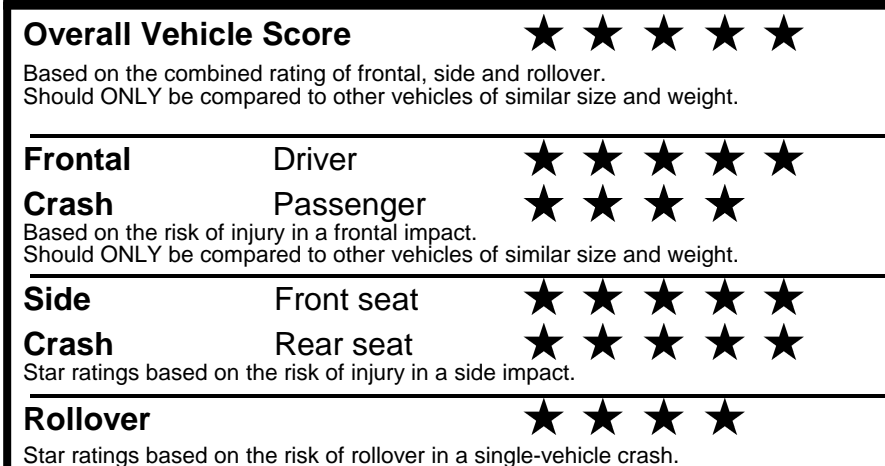

fueleconomy.gov

Calculate personalized estimates and compare vehicles

GOVERNMENT 5-STAR SAFETY RATINGS

Star ratings range from 1 to 5 stars (★★★★★) with 5 being the highest.
 Source: National Highway Traffic Safety Administration (NHTSA).
www.safercar.gov or 1-888-327-4236