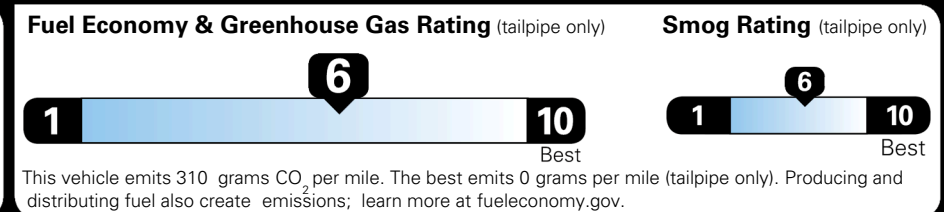

EPA DOT Fuel Economy and Environment

Gasoline Vehicle

You save \$0
 in fuel costs over 5 years compared to the average new vehicle.

Annual fuel cost \$1,700

Actual results will vary for many reasons, including driving conditions and how you drive and maintain your vehicle. The average new vehicle gets 29 MPG and costs \$8,500 to fuel over 5 years. Cost estimates are based on 15,000 miles per year at \$ 3.30 per gallon. MPGe is miles per gasoline gallon equivalent. Vehicle emissions are a significant cause of climate change and smog.