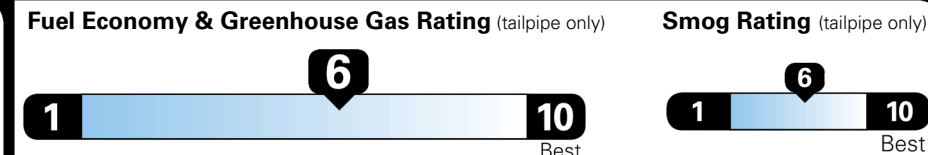

EPA DOT Fuel Economy and Environment

Gasoline Vehicle

LARGE CARS range from 14 to 146 MPG. The best vehicle rates 146 MPGe.

You save \$0
 in fuel costs over 5 years compared to the average new vehicle.

Annual fuel cost \$1,700