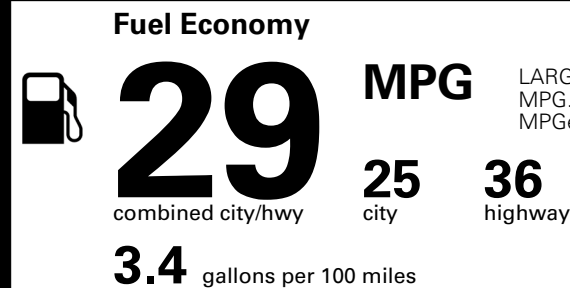

\$495.00
 \$2,200.00
 \$200.00

MSRP INCLUDING OPTIONS

\$ 31,385.00

INLAND FREIGHT AND HANDLING

\$ 1,245.00

TOTAL MANUFACTURER'S SUGGESTED RETAIL PRICE ▶

\$ 32,630.00

TOTAL ADDITIONAL WEIGHT: 7.3

EPA DOT Fuel Economy and Environment

Gasoline Vehicle

LARGE CARS range from 14 to 146 MPG. The best vehicle rates 146 MPGe.

You save \$0
 in fuel costs over 5 years compared to the average new vehicle.

Annual fuel cost \$1,700