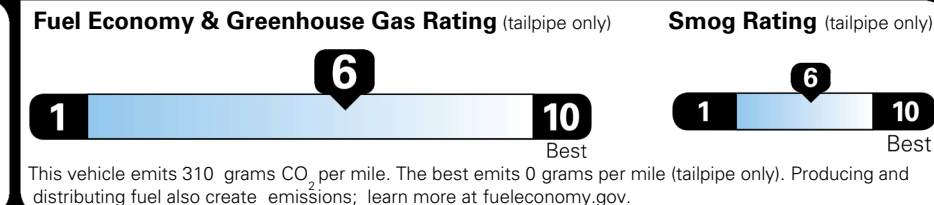

Actual results will vary for many reasons, including driving conditions and how you drive and maintain your vehicle. The average new vehicle gets 29 MPG and costs $8,500 to fuel over 5 years. Cost estimates are based on 15,000 miles per year at $ 3.30 per gallon. MPGe is miles per gasoline gallon equivalent. Vehicle emissions are a significant cause of climate change and smog.

fueleconomy.gov

Calculate personalized estimates and compare vehicles

GOVERNMENT 5-STAR SAFETY RATINGS

PARTS CONTENT INFORMATION

Overall Vehicle Score ★ ★ ★ ★ ★

Based on the combined rating of frontal, side and rollover. Should ONLY be compared to other vehicles of similar size and weight.

Frontal Driver ★ ★ ★ ★ ★

Crash Passenger ★ ★ ★ ★ ★

Based on the risk of injury in a frontal impact. Should ONLY be compared to other vehicles of similar size and weight.

Side Front seat ★ ★ ★ ★ ★

Crash Rear seat ★ ★ ★ ★ ★

Star ratings based on the risk of injury in a side impact.

Rollover ★ ★ ★ ★ ★

Star ratings based on the risk of rollover in a single-vehicle crash.

Star ratings range from 1 to 5 stars (★★★★★) with 5 being the highest.

Source: National Highway Traffic Safety Administration (NHTSA).

www.safercar.gov or 1-888-327-4236

Manufacturer's suggested retail price includes Manufacturer's recommended pre-delivery service. License and title fees, state and local taxes and other dealer installed options and accessories are not included in the manufacturer's suggested retail price.

FOR VEHICLES IN THIS CAR LINE U.S./CANADIAN PARTS CONTENT: 0 %

MAJOR SOURCES OF FOREIGN PARTS: KOREA: 90%

NOTE: PARTS CONTENT DOES NOT INCLUDE FINAL ASSEMBLY, DISTRIBUTION, OR OTHER NON-PARTS COSTS.

FOR THIS VEHICLE FINAL ASSEMBLY POINT: HWASUNG, KOREA

COUNTRY OF ORIGIN

ENGINE (MOTOR): KOREA

TRANSMISSION: KOREA

*Additional terms and conditions apply.

**Kia Connect may be currently unavailable for some Model Year 2022 and newer vehicles sold or purchased in Massachusetts; please see owners.kia.com for more information.

NOTE: When you purchase this vehicle, Kia America, Inc. collects personal information you provide to the dealership. For information on our collection and use of personal information and your rights, please see our Privacy Policy on www.kia.com.