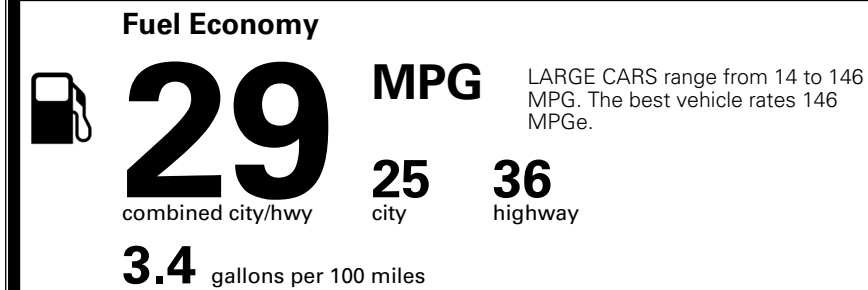

\$2,200.00

\$110.00  
 \$200.00  
 \$45.00

\$ 31,045.00

\$ 1,245.00

\$ 32,290.00

**EPA DOT Fuel Economy and Environment**

Gasoline Vehicle

**You save \$0**  
 in fuel costs over 5 years compared to the average new vehicle.