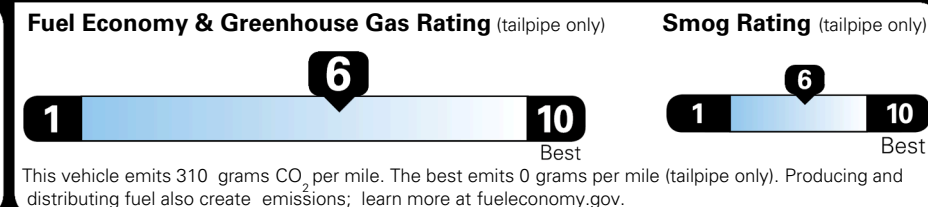

Actual results will vary for many reasons, including driving conditions and how you drive and maintain your vehicle. The average new vehicle gets 29 MPG and costs $8,500 to fuel over 5 years. Cost estimates are based on 15,000 miles per year at $ 3.30 per gallon. MPGe is miles per gasoline gallon equivalent. Vehicle emissions are a significant cause of climate change and smog.

fueleconomy.gov

Calculate personalized estimates and compare vehicles

GOVERNMENT 5-STAR SAFETY RATINGS

PARTS CONTENT INFORMATION

Overall Vehicle Score ★ ★ ★ ★ ★

Based on the combined rating of frontal, side and rollover. Should ONLY be compared to other vehicles of similar size and weight.

Frontal Driver ★ ★ ★ ★ ★

Crash Passenger ★ ★ ★ ★ ★

Based on the risk of injury in a frontal impact. Should ONLY be compared to other vehicles of similar size and weight.

Side Front seat ★ ★ ★ ★ ★

Crash Rear seat ★ ★ ★ ★ ★

Star ratings based on the risk of injury in a side impact.

Rollover ★ ★ ★ ★ ★

Star ratings based on the risk of rollover in a single-vehicle crash.

Star ratings range from 1 to 5 stars (★★★★★) with 5 being the highest.

Source: National Highway Traffic Safety Administration (NHTSA).

www.safercar.gov or 1-888-327-4236

Manufacturer's suggested retail price includes Manufacturer's recommended pre-delivery service. License and title fees, state and local taxes and other dealer installed options and accessories are not included in the manufacturer's suggested retail price.

FOR VEHICLES IN THIS CAR LINE U.S./CANADIAN PARTS CONTENT: 0 %

MAJOR SOURCES OF FOREIGN PARTS: KOREA: 90%

NOTE: PARTS CONTENT DOES NOT INCLUDE FINAL ASSEMBLY, DISTRIBUTION, OR OTHER NON-PARTS COSTS.

FOR THIS VEHICLE FINAL ASSEMBLY POINT: HWASUNG, KOREA

COUNTRY OF ORIGIN

ENGINE (MOTOR): KOREA
TRANSMISSION: KOREA