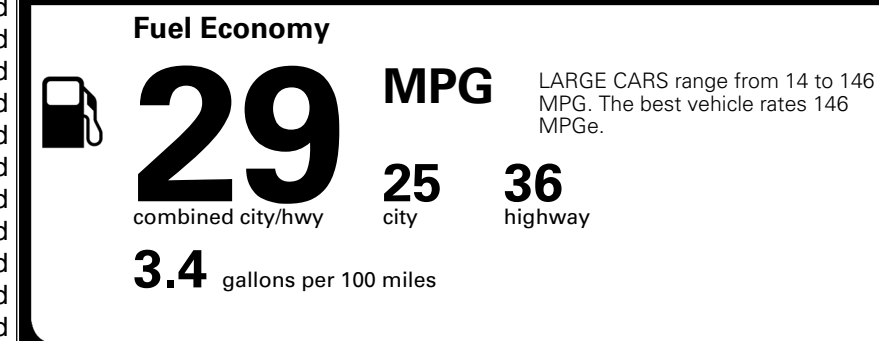

\$ 1,195.00

TOTAL MANUFACTURER'S SUGGESTED RETAIL PRICE ▶

\$ 32,280.00

TOTAL ADDITIONAL WEIGHT: 7.3

EPA DOT Fuel Economy and Environment

Gasoline Vehicle

You save \$0
 in fuel costs over 5 years compared to the average new vehicle.