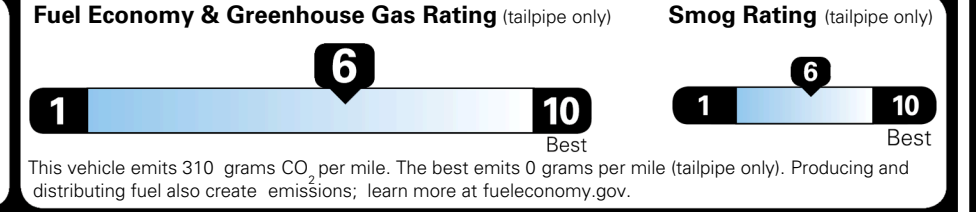

Actual results will vary for many reasons, including driving conditions and how you drive and maintain your vehicle. The average new vehicle gets 29 MPG and costs $8,500 to fuel over 5 years. Cost estimates are based on 15,000 miles per year at $ 3.30 per gallon. MPGe is miles per gasoline gallon equivalent. Vehicle emissions are a significant cause of climate change and smog.

fueleconomy.gov

Calculate personalized estimates and compare vehicles