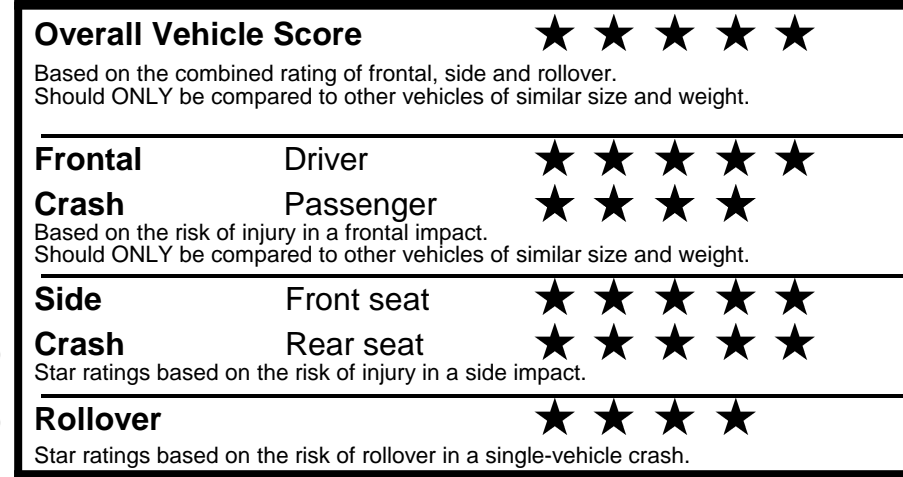

fueleconomy.gov

Calculate personalized estimates and compare vehicles

GOVERNMENT 5-STAR SAFETY RATINGS

Star ratings range from 1 to 5 stars (★★★★★) with 5 being the highest.
 Source: National Highway Traffic Safety Administration (NHTSA).
www.safercar.gov or 1-888-327-4236