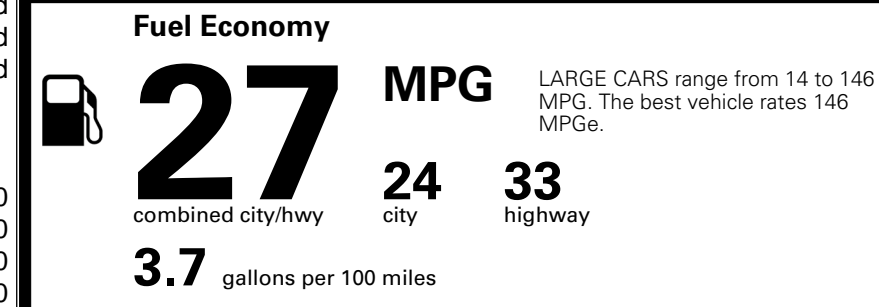

EPA DOT Fuel Economy and Environment

Gasoline Vehicle

You spend $750 more in fuel costs over 5 years compared to the average new vehicle.

Annual fuel cost $1,850