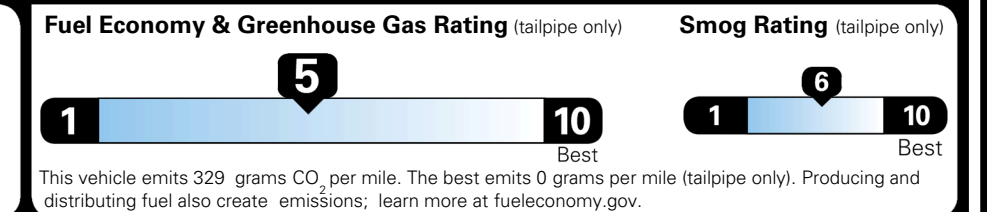

Actual results will vary for many reasons, including driving conditions and how you drive and maintain your vehicle. The average new vehicle gets 29 MPG and costs $8,500 to fuel over 5 years. Cost estimates are based on 15,000 miles per year at $ 3.30 per gallon. MPGe is miles per gasoline gallon equivalent. Vehicle emissions are a significant cause of climate change and smog.

fueleconomy.gov
Calculate personalized estimates and compare vehicles

Smartphone QR Code