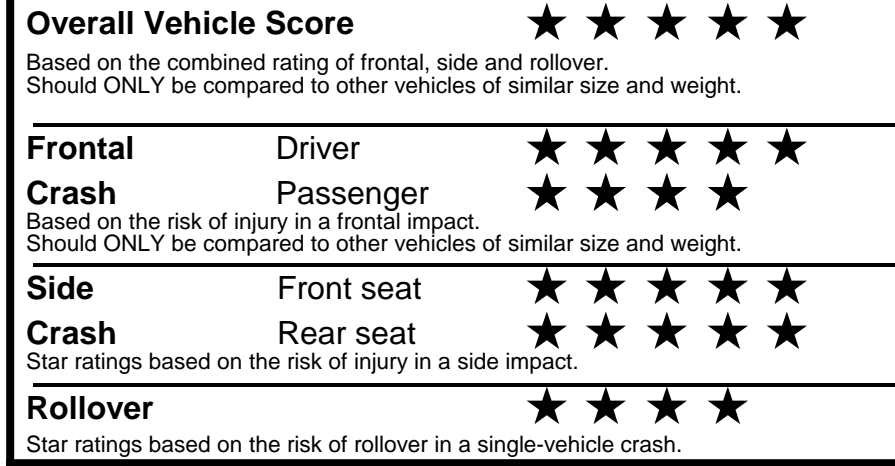

**fueleconomy.gov**  
 Calculate personalized estimates and compare vehicles

**GOVERNMENT 5-STAR SAFETY RATINGS**

Star ratings range from 1 to 5 stars (★★★★★) with 5 being the highest.  
 Source: National Highway Traffic Safety Administration (NHTSA).  
[www.safercar.gov](http://www.safercar.gov) or 1-888-327-4236