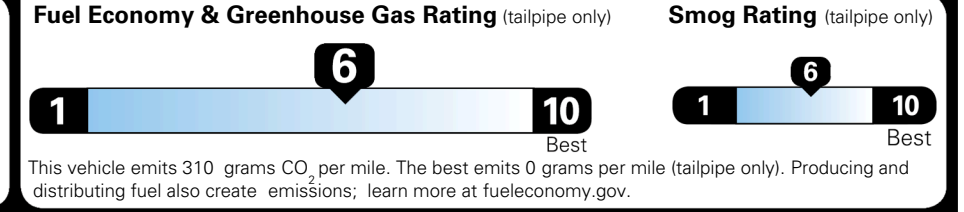

Actual results will vary for many reasons, including driving conditions and how you drive and maintain your vehicle. The average new vehicle gets 29 MPG and costs $8,500 to fuel over 5 years. Cost estimates are based on 15,000 miles per year at $ 3.30 per gallon. MPGe is miles per gasoline gallon equivalent. Vehicle emissions are a significant cause of climate change and smog.

fueleconomy.gov
Calculate personalized estimates and compare vehicles