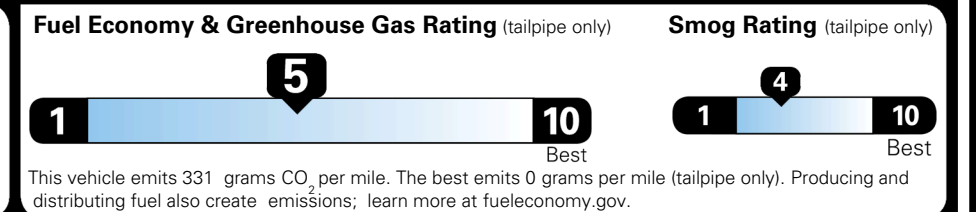

Actual results will vary for many reasons, including driving conditions and how you drive and maintain your vehicle. The average new vehicle gets 29 MPG and costs $8,500 to fuel over 5 years. Cost estimates are based on 15,000 miles per year at $ 3.30 per gallon. MPGe is miles per gasoline gallon equivalent. Vehicle emissions are a significant cause of climate change and smog.

fueleconomy.gov

Calculate personalized estimates and compare vehicles