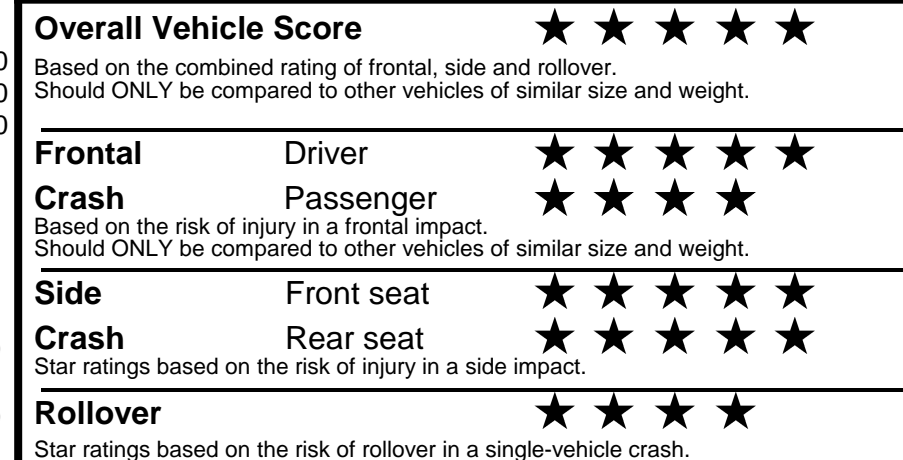

### GOVERNMENT 5-STAR SAFETY RATINGS

Star ratings range from 1 to 5 stars (★★★★★) with 5 being the highest.  
 Source: National Highway Traffic Safety Administration (NHTSA).  
[www.safercar.gov](http://www.safercar.gov) or 1-888-327-4236