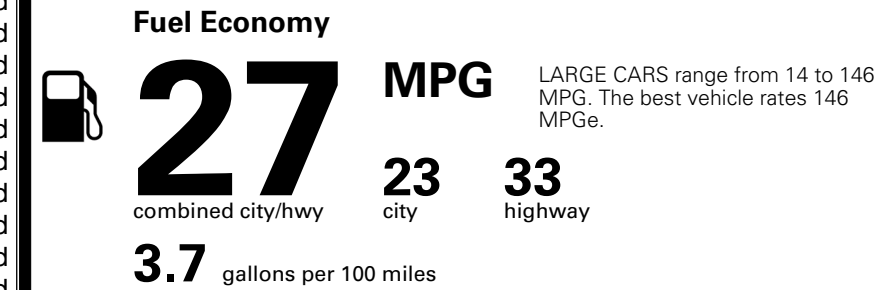

EPA DOT Fuel Economy and Environment

Gasoline Vehicle

You spend $750 more in fuel costs over 5 years compared to the average new vehicle.

Annual fuel cost
$1,850