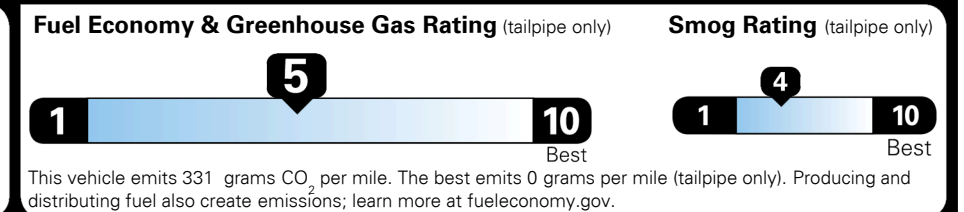

\$4,400.00

\$ 37,890.00

\$ 1,175.00

\$ 39,065.00

EPA DOT Fuel Economy and Environment

Gasoline Vehicle

You spend
\$750
 more in fuel costs
 over 5 years
 compared to the
 average new vehicle.

Annual fuel cost
\$1,850