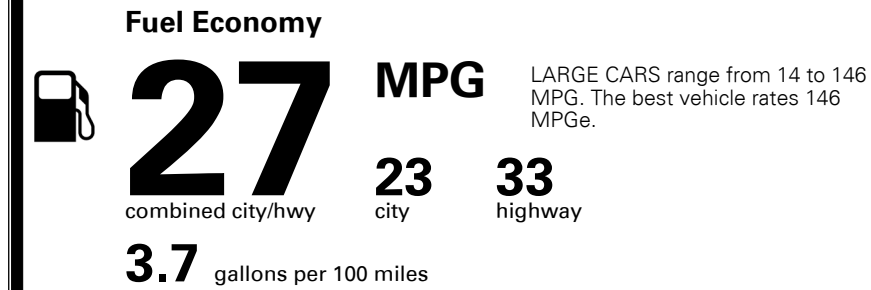

MSRP INCLUDING OPTIONS

INLAND FREIGHT AND HANDLING

TOTAL MANUFACTURER'S SUGGESTED RETAIL PRICE ▶

TOTAL ADDITIONAL WEIGHT:

\$ 33,490.00

Included
 Included
 Included
 Included
 Included
 Included
 Included
 Included
 Included

\$4,400.00

\$ 37,890.00

\$ 1,175.00

\$ 39,065.00

EPA DOT Fuel Economy and Environment

Gasoline Vehicle

You spend
\$750
 more in fuel costs
 over 5 years
 compared to the
 average new vehicle.

Annual fuel cost
\$1,850