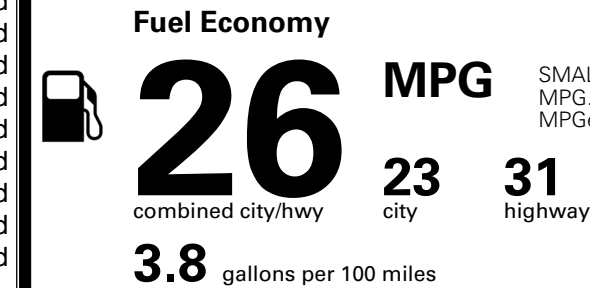

EPA DOT Fuel Economy and Environment

Gasoline Vehicle

SMALL SUVs range from 14 to 125 MPG. The best vehicle rates 146 MPGe.

You spend $1,000 more in fuel costs over 5 years compared to the average new vehicle.

Annual fuel cost
$1,900

Fuel Economy & Greenhouse Gas Rating (tailpipe only) Smog Rating (tailpipe only)