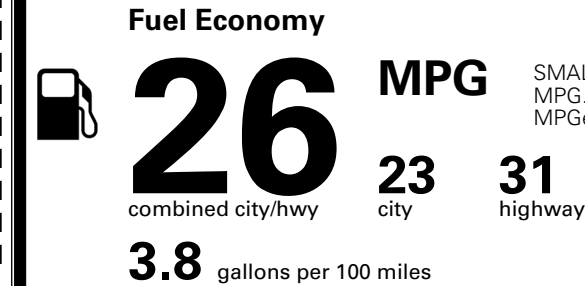

Included
 Included
 Included
 Included
 Included
 Included
 Included
 Included

\$1,300.00

\$265.00

MSRP INCLUDING OPTIONS

\$ 36,855.00

INLAND FREIGHT AND HANDLING

\$ 1,495.00

TOTAL MANUFACTURER'S SUGGESTED RETAIL PRICE ▶

\$ 38,350.00

TOTAL ADDITIONAL WEIGHT: 10.1

EPA DOT Fuel Economy and Environment

Gasoline Vehicle

SMALL SUVs range from 14 to 138 MPG. The best vehicle rates 146 MPGe.

You spend \$1,000 more in fuel costs over 5 years compared to the average new vehicle.