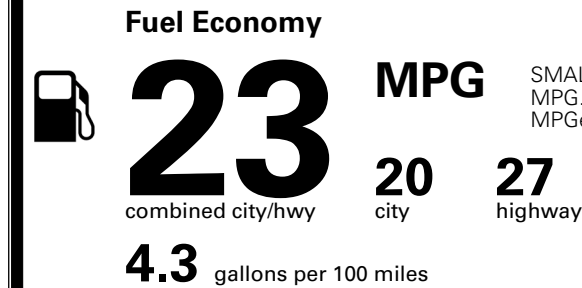

\$ 49,370.00

TOTAL ADDITIONAL WEIGHT: 14.4

*Additional terms and conditions apply.

**Kia Connect may be currently unavailable for some Model Year 2022 and newer vehicles sold or purchased in Massachusetts; please see owners.kia.com for more information.

EPA DOT Fuel Economy and Environment

Gasoline Vehicle

SMALL SUVs range from 14 to 138 MPG. The best vehicle rates 146 MPGe.

You spend
\$2,250
 more in fuel costs
 over 5 years
 compared to the
 average new vehicle.