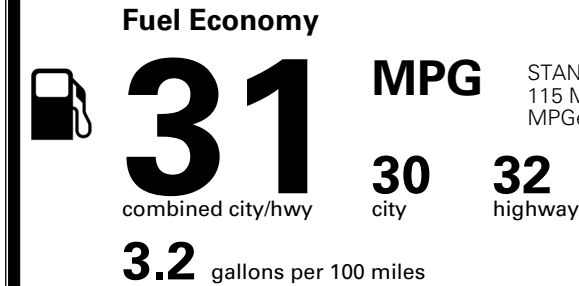

MSRP INCLUDING OPTIONS \$ 56,700.00

INLAND FREIGHT AND HANDLING \$ 1,545.00

TOTAL MANUFACTURER'S SUGGESTED RETAIL PRICE ▶ \$ 58,245.00

TOTAL ADDITIONAL WEIGHT: 22.9

\$ 54,490.00

Included
 Included
 Included
 Included
 Included
 Included
 Included

EPA DOT Fuel Economy and Environment

Gasoline Vehicle

STANDARD SUVS range from 13 to 115 MPG. The best vehicle rates 146 MPGe.

You save \$500
 in fuel costs over 5 years compared to the average new vehicle.