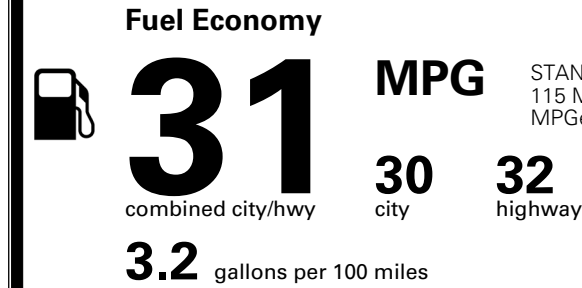

\$ 55,865.00

\$ 1,545.00

\$ 57,410.00

EPA DOT Fuel Economy and Environment

Gasoline Vehicle

STANDARD SUVs range from 13 to 115 MPG. The best vehicle rates 146 MPGe.

You save \$500
 in fuel costs over 5 years compared to the average new vehicle.