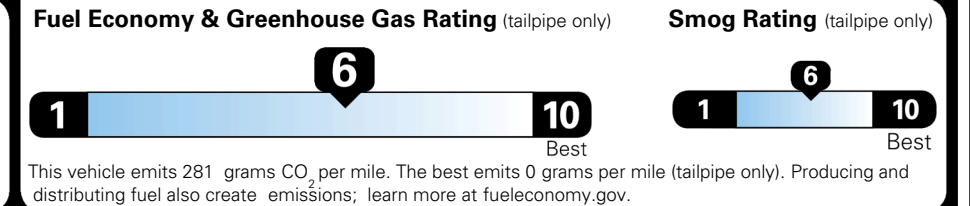

\$ 55,860.00

\$ 1,545.00

\$ 57,405.00

EPA DOT Fuel Economy and Environment

Gasoline Vehicle

You save \$500
 in fuel costs over 5 years compared to the average new vehicle.

Annual fuel cost \$1,500

Actual results will vary for many reasons, including driving conditions and how you drive and maintain your vehicle. The average new vehicle gets 29 MPG and costs \$8,000 to fuel over 5 years. Cost estimates are based on 15,000 miles per year at \$ 3.10 per gallon. MPGe is miles per gasoline gallon equivalent. Vehicle emissions are a significant cause of climate change and smog.